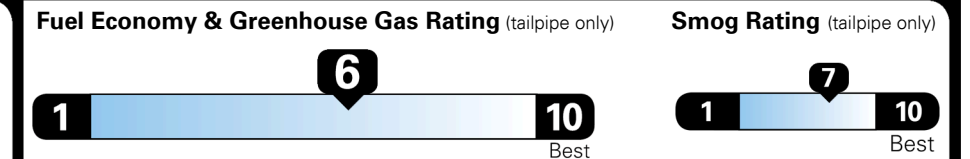

This vehicle emits 277 grams CO₂ per mile. The best emits 0 grams per mile (tailpipe only). Producing and distributing fuel also create emissions; learn more at fuel economy.gov.

Actual results will vary for many reasons, including driving conditions and how you drive and maintain your vehicle. The average new vehicle gets 28 MPG and costs $9,750 to fuel over 5 years. Cost estimates are based on 15,000 miles per year at $ 3.60 per gallon. MPGe is miles per gasoline gallon equivalent. Vehicle emissions are a significant cause of climate change and smog.

fuel economy.gov

Calculate personalized estimates and compare vehicles

GOVERNMENT 5-STAR SAFETY RATINGS

Overall Vehicle Score ★ ★ ★ ★ ▲

Based on the combined rating of frontal, side and rollover. Should ONLY be compared to other vehicles of similar size and weight. ▲ Safety Concern: Visit www.safercar.gov or call 1-888-327-4236 for more details.

Frontal Driver ★ ★ ★ ★
Crash Passenger ★ ★ ★

Based on the risk of injury in a frontal impact. Should ONLY be compared to other vehicles of similar size and weight.

Side Front seat ★ ★ ★ ★ ★
Crash Rear seat ★ ★ ★ ★ ★ ▲

Star ratings based on the risk of injury in a side impact.

Rollover ★ ★ ★ ★
Star ratings based on the risk of rollover in a single-vehicle crash.

Star ratings range from 1 to 5 stars (★★★★★) with 5 being the highest.

Source: National Highway Traffic Safety Administration (NHTSA).
www.safercar.gov or 1-888-327-4236

Manufacturer's suggested retail price includes Manufacturer's recommended pre-delivery service. License and title fees, state and local taxes and other dealer installed options and accessories are not included in the manufacturer's suggested retail price.

PARTS CONTENT INFORMATION

FOR VEHICLES IN THIS CAR LINE U.S./CANADIAN
PARTS CONTENT: 10 %

MAJOR SOURCES OF FOREIGN PARTS:
KOREA: 35%
MEXICO: 50%

NOTE: PARTS CONTENT DOES NOT INCLUDE FINAL ASSEMBLY, DISTRIBUTION, OR OTHER NON-PARTS COSTS.

FOR THIS VEHICLE
FINAL ASSEMBLY POINT:
PESQUERIA, NL, MEXICO

COUNTRY OF ORIGIN

ENGINE: MEXICO
TRANSMISSION: MEXICO