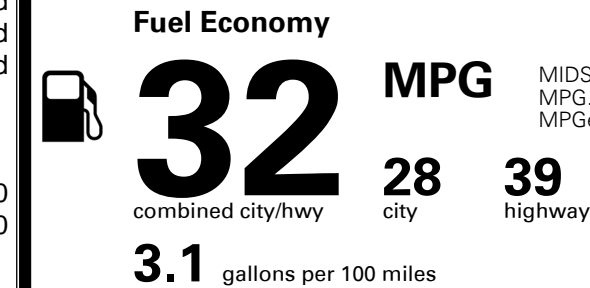

EPA DOT Fuel Economy and Environment

Gasoline Vehicle

MIDSIZE CARS range from 15 to 132 MPG. The best vehicle rates 140 MPGe.

You save
$1,250
in fuel costs
over 5 years
compared to the
average new vehicle.

Annual fuel cost
$1,700