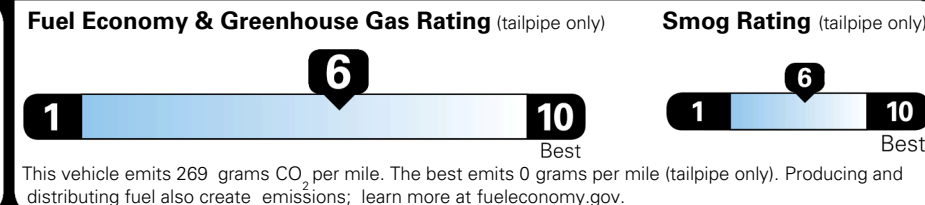

EPA DOT Fuel Economy and Environment

Gasoline Vehicle

You save \$1,000
 in fuel costs over 5 years compared to the average new vehicle.

Annual fuel cost \$1,500

Actual results will vary for many reasons, including driving conditions and how you drive and maintain your vehicle. The average new vehicle gets 29 MPG and costs \$8,500 to fuel over 5 years. Cost estimates are based on 15,000 miles per year at \$ 3.30 per gallon. MPGe is miles per gasoline gallon equivalent. Vehicle emissions are a significant cause of climate change and smog.