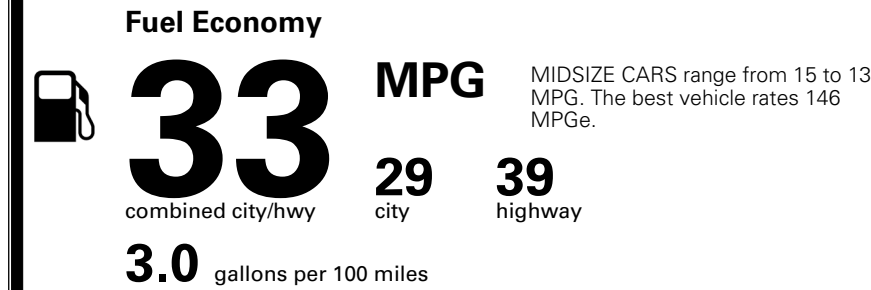

\$ 22,875.00

INLAND FREIGHT AND HANDLING

\$ 1,245.00

TOTAL MANUFACTURER'S SUGGESTED RETAIL PRICE ▶

\$ 24,120.00

*Additional terms and conditions apply.
 **Kia Connect may be currently unavailable for some Model Year 2022 and newer vehicles sold or purchased in Massachusetts; please see owners.kia.com for more information.
 NOTE: When you purchase this vehicle, Kia America, Inc. collects personal information you provide to the dealership. For information on our collection and use of personal information and your rights, please see our Privacy Policy on www.kia.com.

TOTAL ADDITIONAL WEIGHT: 11.4

EPA DOT Fuel Economy and Environment

Gasoline Vehicle

You save \$1,000
 in fuel costs over 5 years compared to the average new vehicle.

Annual fuel cost \$1,500

Actual results will vary for many reasons, including driving conditions and how you drive and maintain your vehicle. The average new vehicle gets 29 MPG and costs \$8,500 to fuel over 5 years. Cost estimates are based on 15,000 miles per year at \$ 3.30 per gallon. MPGe is miles per gasoline gallon equivalent. Vehicle emissions are a significant cause of climate change and smog.