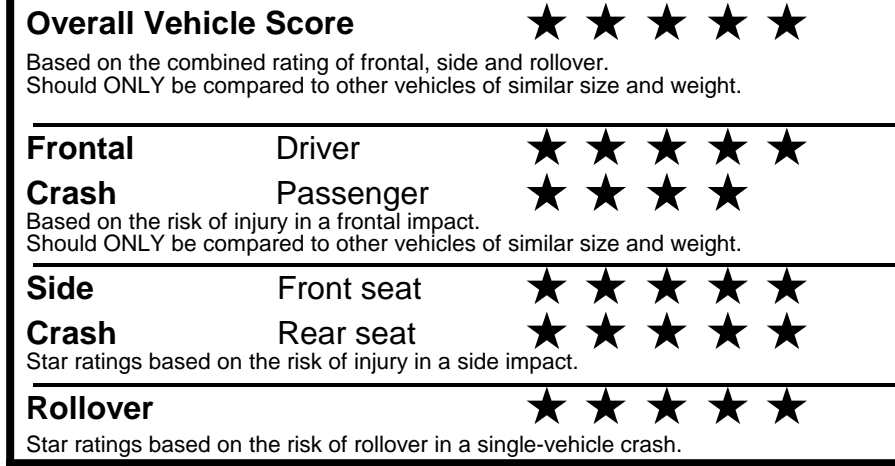

fueleconomy.gov

Calculate personalized estimates and compare vehicles

GOVERNMENT 5-STAR SAFETY RATINGS

Star ratings range from 1 to 5 stars (★★★★★) with 5 being the highest.
 Source: National Highway Traffic Safety Administration (NHTSA).
www.safercar.gov or 1-888-327-4236