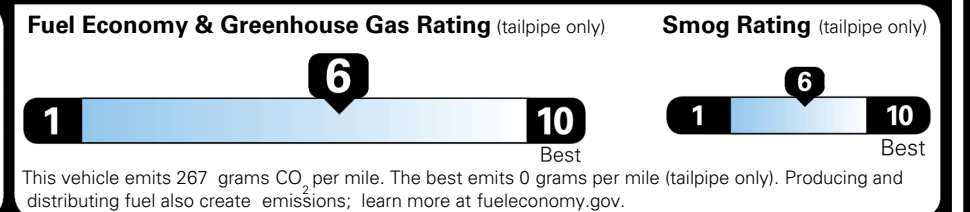

TOTAL ADDITIONAL WEIGHT: 11.4

EPA DOT Fuel Economy and Environment

Gasoline Vehicle

You save \$1,000
 in fuel costs over 5 years compared to the average new vehicle.

Annual fuel cost \$1,500

Actual results will vary for many reasons, including driving conditions and how you drive and maintain your vehicle. The average new vehicle gets 29 MPG and costs \$8,500 to fuel over 5 years. Cost estimates are based on 15,000 miles per year at \$ 3.30 per gallon. MPGe is miles per gasoline gallon equivalent. Vehicle emissions are a significant cause of climate change and smog.