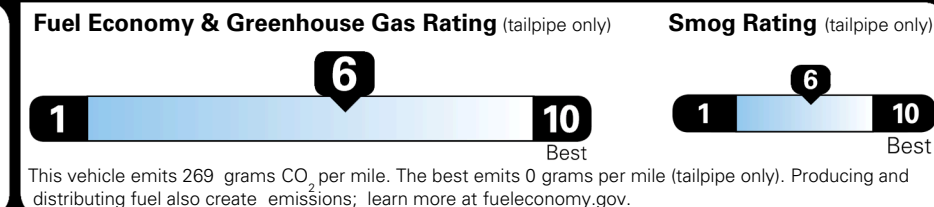

EPA DOT Fuel Economy and Environment

Gasoline Vehicle

You save \$1,000
 in fuel costs over 5 years compared to the average new vehicle.

Annual fuel cost \$1,500

Actual results will vary for many reasons, including driving conditions and how you drive and maintain your vehicle. The average new vehicle gets 29 MPG and costs \$8,500 to fuel over 5 years. Cost estimates are based on 15,000 miles per year at \$ 3.30 per gallon. MPGe is miles per gasoline gallon equivalent. Vehicle emissions are a significant cause of climate change and smog.