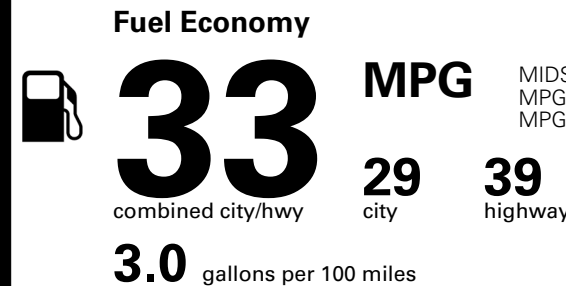

MSRP INCLUDING OPTIONS

\$ 23,735.00

INLAND FREIGHT AND HANDLING

\$ 1,245.00

TOTAL MANUFACTURER'S SUGGESTED RETAIL PRICE ▶

\$ 24,980.00

*Additional terms and conditions apply.
 **Kia Connect may be currently unavailable for some Model Year 2022 and newer vehicles sold or purchased in Massachusetts; please see owners.kia.com for more information.
 NOTE: When you purchase this vehicle, Kia America, Inc. collects personal information you provide to the dealership. For information on our collection and use of personal information and your rights, please see our Privacy Policy on www.kia.com.

TOTAL ADDITIONAL WEIGHT: 21.5

EPA DOT Fuel Economy and Environment

Gasoline Vehicle

You save \$1,000
 in fuel costs over 5 years compared to the average new vehicle.

Annual fuel cost \$1,500

This vehicle emits 269 grams CO₂ per mile. The best emits 0 grams per mile (tailpipe only). Producing and distributing fuel also create emissions; learn more at fueleconomy.gov.