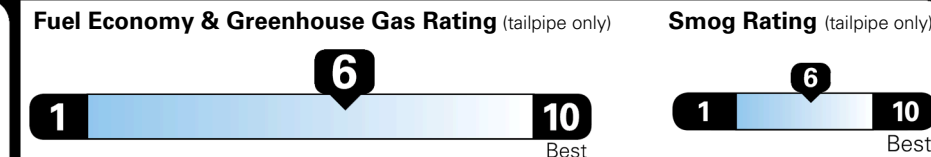

TOTAL ADDITIONAL WEIGHT: 21.5

EPA DOT Fuel Economy and Environment

Gasoline Vehicle

You save \$1,000
 in fuel costs over 5 years compared to the average new vehicle.

Annual fuel cost \$1,500

This vehicle emits 269 grams CO₂ per mile. The best emits 0 grams per mile (tailpipe only). Producing and distributing fuel also create emissions; learn more at fueleconomy.gov.