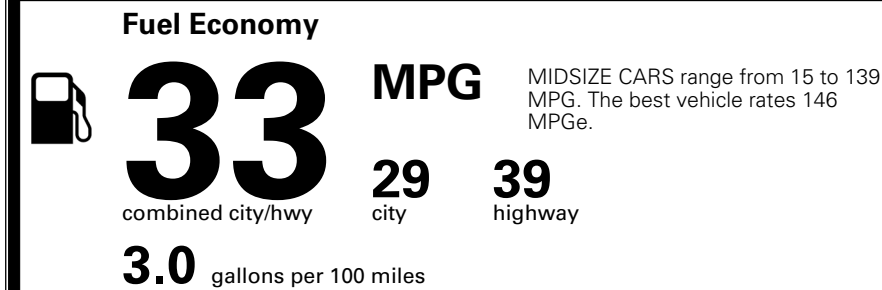

\$395.00
 \$110.00
 \$190.00
 \$45.00

MSRP INCLUDING OPTIONS

\$ 24,130.00

INLAND FREIGHT AND HANDLING

\$ 1,245.00

TOTAL MANUFACTURER'S SUGGESTED RETAIL PRICE ▶

\$ 25,375.00

*Additional terms and conditions apply.
 **Kia Connect may be currently unavailable for some Model Year 2022 and newer vehicles sold or purchased in Massachusetts; please see owners.kia.com for more information.
 NOTE: When you purchase this vehicle, Kia America, Inc. collects personal information you provide to the dealership. For information on our collection and use of personal information and your rights, please see our Privacy Policy on www.kia.com.

TOTAL ADDITIONAL WEIGHT: 21.5

EPA DOT Fuel Economy and Environment

Gasoline Vehicle

You save \$1,000
 in fuel costs over 5 years compared to the average new vehicle.

Annual fuel cost \$1,500

Actual results will vary for many reasons, including driving conditions and how you drive and maintain your vehicle. The average new vehicle gets 29 MPG and costs \$8,500 to fuel over 5 years. Cost estimates are based on 15,000 miles per year at \$ 3.30 per gallon. MPGe is miles per gasoline gallon equivalent. Vehicle emissions are a significant cause of climate change and smog.