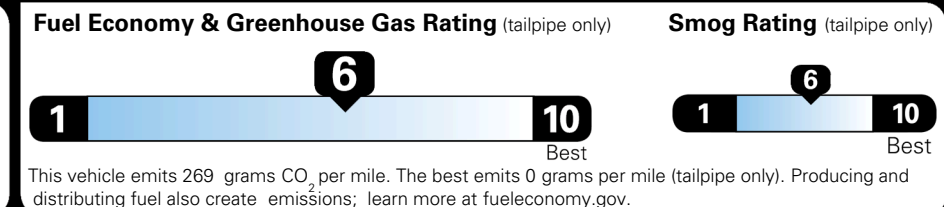

TOTAL ADDITIONAL WEIGHT: 21.5

EPA DOT Fuel Economy and Environment

Gasoline Vehicle

You save \$1,000
 in fuel costs over 5 years compared to the average new vehicle.

Annual fuel cost \$1,500

Actual results will vary for many reasons, including driving conditions and how you drive and maintain your vehicle. The average new vehicle gets 29 MPG and costs \$8,500 to fuel over 5 years. Cost estimates are based on 15,000 miles per year at \$ 3.30 per gallon. MPGe is miles per gasoline gallon equivalent. Vehicle emissions are a significant cause of climate change and smog.

fueleconomy.gov

Calculate personalized estimates and compare vehicles

GOVERNMENT 5-STAR SAFETY RATINGS

Overall Vehicle Score ★★★★★

Based on the combined rating of frontal, side and rollover. Should ONLY be compared to other vehicles of similar size and weight.