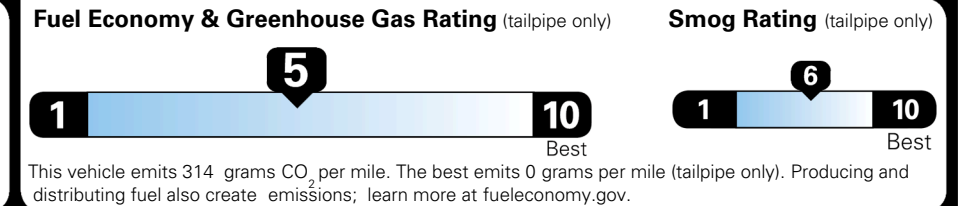

EPA DOT Fuel Economy and Environment

Gasoline Vehicle

You spend \$250 more in fuel costs over 5 years
 compared to the average new vehicle.

Annual fuel cost \$1,750

Actual results will vary for many reasons, including driving conditions and how you drive and maintain your vehicle. The average new vehicle gets 29 MPG and costs \$8,500 to fuel over 5 years. Cost estimates are based on 15,000 miles per year at \$ 3.30 per gallon. MPGe is miles per gasoline gallon equivalent. Vehicle emissions are a significant cause of climate change and smog.