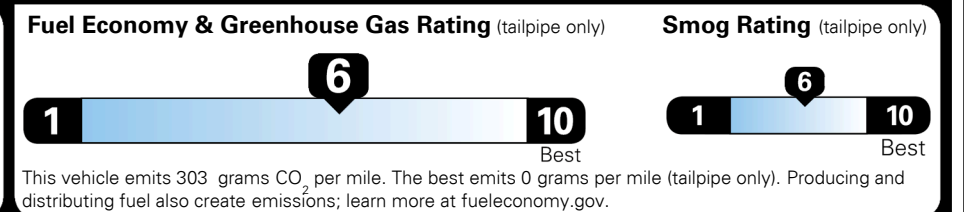

EPA DOT Fuel Economy and Environment

Gasoline Vehicle

Fuel Economy

29 MPG
combined city/hwy

26 MPG
city

36 MPG
highway

3.4 gallons per 100 miles

MIDSIZE CARS range from 15 to 140 MPG. The best vehicle rates 140 MPGe.

You save $500
in fuel costs over 5 years compared to the average new vehicle.

Annual fuel cost $1,800