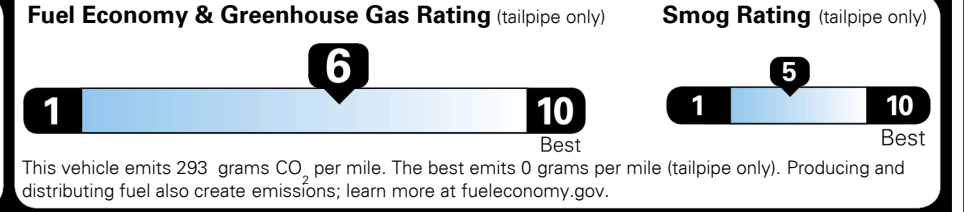

Actual results will vary for many reasons, including driving conditions and how you drive and maintain your vehicle. The average new vehicle gets 28 MPG and costs $8,000 to fuel over 5 years. Cost estimates are based on 15,000 miles per year at $ 2.95 per gallon. MPGe is miles per gasoline gallon equivalent. Vehicle emissions are a significant cause of climate change and smog.

fuel economy.gov

Calculate personalized estimates and compare vehicles