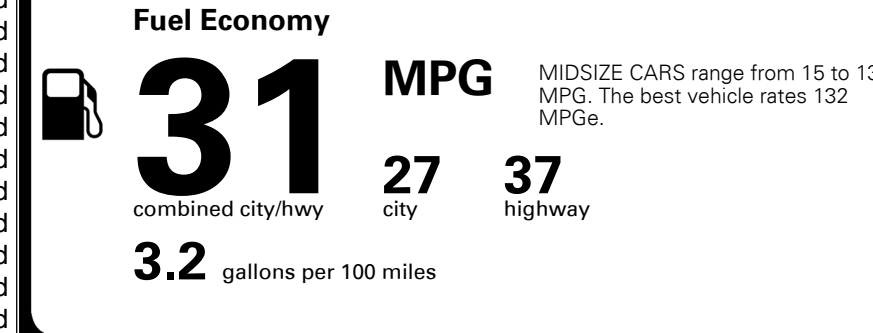

*Additional terms and conditions apply.

**Kia Connect may be currently unavailable for Model Year 2022 and newer vehicles sold or purchased in Massachusetts; please see owners.kia.com for updates on availability.

NOTE: When you purchase this vehicle, Kia America, Inc. collects personal information you provide to the dealership. For information on our collection and use of personal information and your rights, please see our Privacy Policy on www.kia.com.

MANUFACTURER'S SUGGESTED RETAIL PRICE ▶

$ 29,190.00

COMPARE EX FWD FEATURES

Added to/in place of standard LXS FWD features
- 18" Gray Finished Alloy Wheels
- Panoramic Sunroof w/ Power Sunshade
- Parking Distance Warning - Reverse
- 10.25" Touchscreen w/ Navigation
- Kia Connect (fka UVO) w/trial.* Where available**
- SIRIUSXM® w/Free 3-Mo. Subscription*
- SynTex Seating Material & LED Interior Lighting
- Power Driver's Seat w/ Power Lumbar
- Heated & Ventilated Front Seats
- Wireless Phone Charger & Rear Air Vents

Included
Included
Included
Included
Included
Included
Included
Included
Included
Included

ADDITIONAL INSTALLED EQUIPMENT:
(In addition to or in place of standard features)
Carpeted Floor Mats

$175.00

MSRP INCLUDING OPTIONS

$ 29,365.00

INLAND FREIGHT AND HANDLING

$ 1,125.00

TOTAL MANUFACTURER'S SUGGESTED RETAIL PRICE ▶

$ 30,490.00

TOTAL ADDITIONAL WEIGHT: 7.3

EPA DOT Fuel Economy and Environment

Gasoline Vehicle

You save $750
in fuel costs over 5 years compared to the average new vehicle.