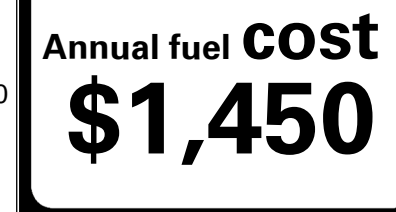

Actual results will vary for many reasons, including driving conditions and how you drive and maintain your vehicle. The average new vehicle gets 28 MPG and costs $8,000 to fuel over 5 years. Cost estimates are based on 15,000 miles per year at $ 2.95 per gallon. MPGe is miles per gasoline gallon equivalent. Vehicle emissions are a significant cause of climate change and smog.

fuel economy.gov

Calculate personalized estimates and compare vehicles