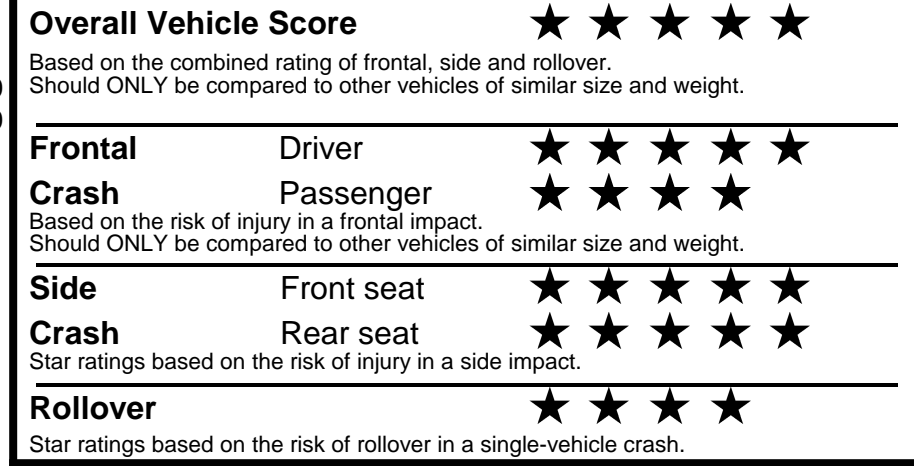

GOVERNMENT 5-STAR SAFETY RATINGS

Star ratings range from 1 to 5 stars (★★★★★) with 5 being the highest.
Source: National Highway Traffic Safety Administration (NHTSA).
www.safercar.gov or 1-888-327-4236

Manufacturer's suggested retail price includes Manufacturer's recommended pre-delivery service. License and title fees, state and local taxes and other dealer installed options and accessories are not included in the manufacturer's suggested retail price.

PARTS CONTENT INFORMATION

FOR VEHICLES IN THIS CAR LINE U.S./CANADIAN PARTS CONTENT: 55 %

MAJOR SOURCES OF FOREIGN PARTS: KOREA: 35%

NOTE: PARTS CONTENT DOES NOT INCLUDE FINAL ASSEMBLY, DISTRIBUTION, OR OTHER NON-PARTS COSTS.

FOR THIS VEHICLE FINAL ASSEMBLY POINT: WEST POINT, GA, USA

COUNTRY OF ORIGIN
ENGINE: USA
TRANSMISSION: USA