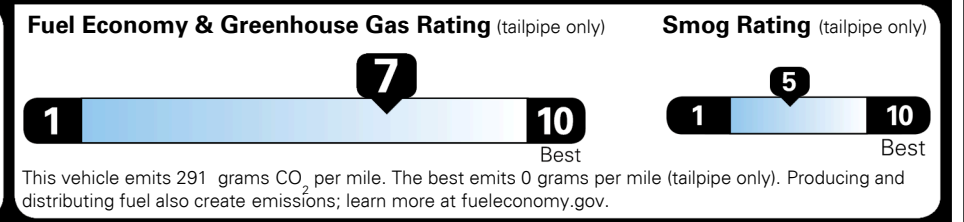

Actual results will vary for many reasons, including driving conditions and how you drive and maintain your vehicle. The average new vehicle gets 27 MPG and costs $7,500 to fuel over 5 years. Cost estimates are based on 15,000 miles per year at $ 2.70 per gallon. MPGe is miles per gasoline gallon equivalent. Vehicle emissions are a significant cause of climate change and smog.

fuel economy.gov
Calculate personalized estimates and compare vehicles

Smartphone QR Code