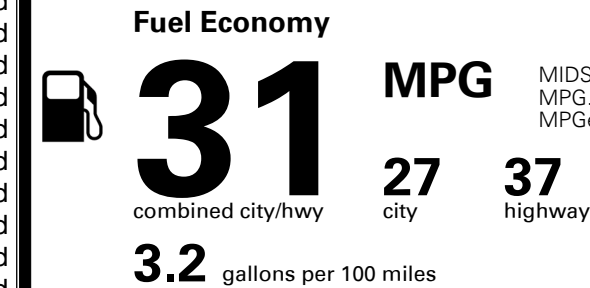

\$445.00
 \$155.00

MSRP INCLUDING OPTIONS

\$ 26,690.00

INLAND FREIGHT AND HANDLING

\$ 995.00

TOTAL MANUFACTURER'S SUGGESTED RETAIL PRICE ▶

\$ 27,685.00

TOTAL ADDITIONAL WEIGHT: 7.3

EPA DOT Fuel Economy and Environment

Gasoline Vehicle

MIDSIZE CARS range from 14 to 142 MPG. The best vehicle rates 142 MPGe.

You save \$750
 in fuel costs over 5 years compared to the average new vehicle.