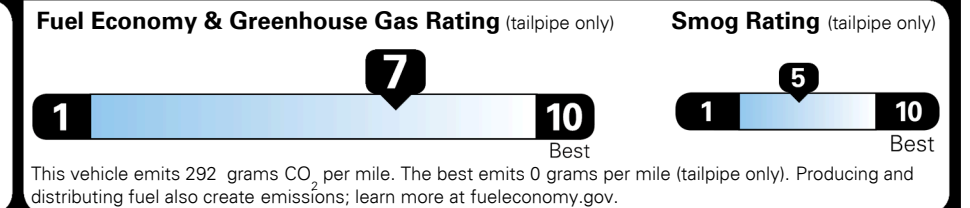

Actual results will vary for many reasons, including driving conditions and how you drive and maintain your vehicle. The average new vehicle gets 27 MPG and costs $6,500 to fuel over 5 years. Cost estimates are based on 15,000 miles per year at $ 2.35 per gallon. MPGe is miles per gasoline gallon equivalent. Vehicle emissions are a significant cause of climate change and smog.

fueleconomy.gov

Calculate personalized estimates and compare vehicles

GOVERNMENT 5-STAR SAFETY RATINGS

Overall Vehicle Score ★ ★ ★ ★ ★
Based on the combined rating of frontal, side and rollover.
Should ONLY be compared to other vehicles of similar size and weight.

Frontal	Driver	★ ★ ★ ★ ★
Crash	Passenger	★ ★ ★ ★ ★

Based on the risk of injury in a frontal impact.
Should ONLY be compared to other vehicles of similar size and weight.

Side	Front seat	★ ★ ★ ★ ★
Crash	Rear seat	★ ★ ★ ★ ★

Star ratings based on the risk of injury in a side impact.

Rollover ★ ★ ★ ★ ★
Star ratings based on the risk of rollover in a single-vehicle crash.

Star ratings range from 1 to 5 stars (★★★★★) with 5 being the highest.
Source: National Highway Traffic Safety Administration (NHTSA).
www.safercar.gov or 1-888-327-4236

Manufacturer's suggested retail price includes Manufacturer's recommended pre-delivery service. License and title fees, state and local taxes and other dealer installed options and accessories are not included in the manufacturer's suggested retail price.

PARTS CONTENT INFORMATION

FOR VEHICLES IN THIS CAR LINE U.S./CANADIAN PARTS CONTENT: 60 %

MAJOR SOURCES OF FOREIGN PARTS: KOREA: 30%

NOTE: PARTS CONTENT DOES NOT INCLUDE FINAL ASSEMBLY, DISTRIBUTION, OR OTHER NON-PARTS COSTS.

FOR THIS VEHICLE FINAL ASSEMBLY POINT: WEST POINT, GA, USA

COUNTRY OF ORIGIN
ENGINE (MOTOR): USA
TRANSMISSION: USA