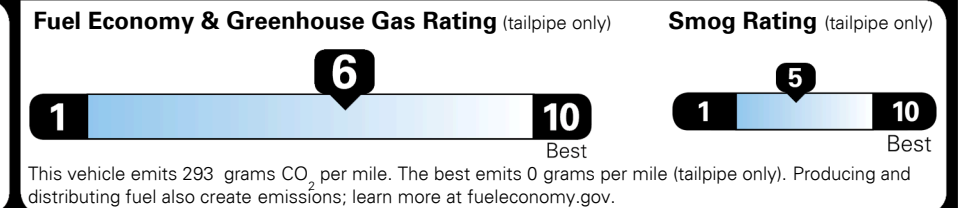

TOTAL ADDITIONAL WEIGHT: 7.3

EPA DOT Fuel Economy and Environment

Gasoline Vehicle

You save \$750
 in fuel costs over 5 years compared to the average new vehicle.

Annual fuel cost \$1,450

Actual results will vary for many reasons, including driving conditions and how you drive and maintain your vehicle. The average new vehicle gets 28 MPG and costs \$8,000 to fuel over 5 years. Cost estimates are based on 15,000 miles per year at \$ 2.95 per gallon. MPGe is miles per gasoline gallon equivalent. Vehicle emissions are a significant cause of climate change and smog.