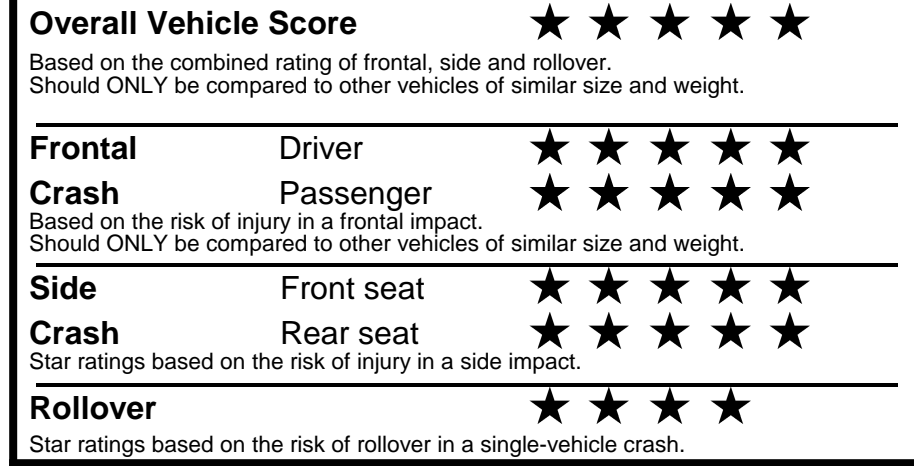

fueleconomy.gov
 Calculate personalized estimates and compare vehicles

GOVERNMENT 5-STAR SAFETY RATINGS

Star ratings range from 1 to 5 stars (★★★★★) with 5 being the highest.
 Source: National Highway Traffic Safety Administration (NHTSA).
www.safercar.gov or 1-888-327-4236