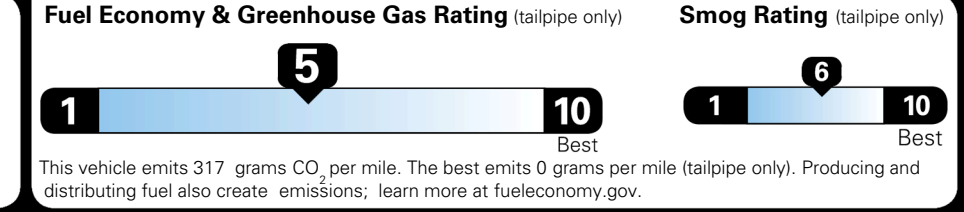

MSRP INCLUDING OPTIONS \$ 30,085.00

INLAND FREIGHT AND HANDLING \$ 1,495.00

TOTAL MANUFACTURER'S SUGGESTED RETAIL PRICE ► \$ 31,580.00

TOTAL ADDITIONAL WEIGHT: 15.7

*Additional terms and conditions apply.
 **Kia Connect may be currently unavailable for some Model Year 2022 and newer vehicles sold or purchased in Massachusetts; please see owners.kia.com for more information.
 NOTE: When you purchase this vehicle, Kia America, Inc. collects personal information you provide to the dealership. For information on our collection and use of personal information and your rights, please see our Privacy Policy on www.kia.com.

EPA DOT Fuel Economy and Environment

Gasoline Vehicle

You spend \$250 more in fuel costs over 5 years compared to the average new vehicle.

Annual fuel cost \$1,750

Actual results will vary for many reasons, including driving conditions and how you drive and maintain your vehicle. The average new vehicle gets 29 MPG and costs \$8,500 to fuel over 5 years. Cost estimates are based on 15,000 miles per year at \$ 3.30 per gallon. MPGe is miles per gasoline gallon equivalent. Vehicle emissions are a significant cause of climate change and smog.