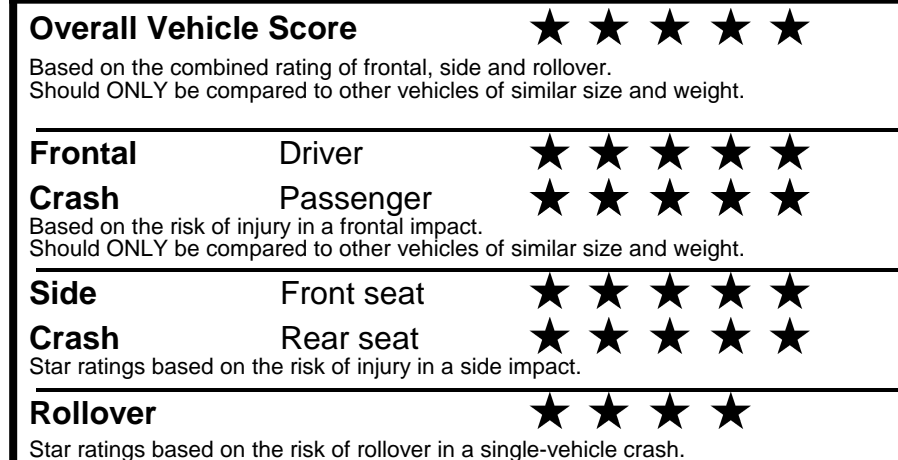

fueleconomy.gov

Calculate personalized estimates and compare vehicles

GOVERNMENT 5-STAR SAFETY RATINGS

Star ratings range from 1 to 5 stars (★★★★★) with 5 being the highest. Source: National Highway Traffic Safety Administration (NHTSA). www.safercar.gov or 1-888-327-4236