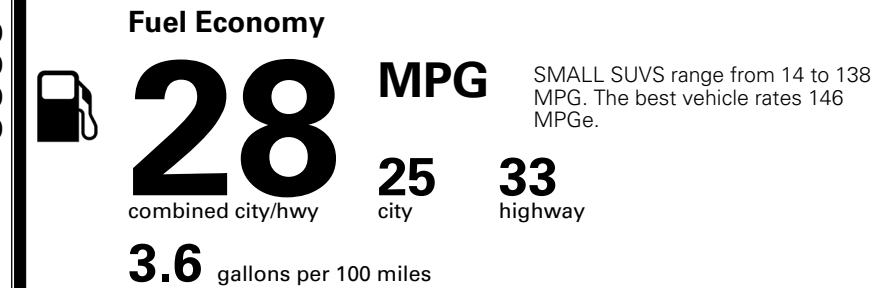

MSRP INCLUDING OPTIONS \$ 29,285.00

INLAND FREIGHT AND HANDLING \$ 1,495.00

TOTAL MANUFACTURER'S SUGGESTED RETAIL PRICE ► \$ 30,780.00

TOTAL ADDITIONAL WEIGHT: 15.7

EPA DOT Fuel Economy and Environment

Gasoline Vehicle