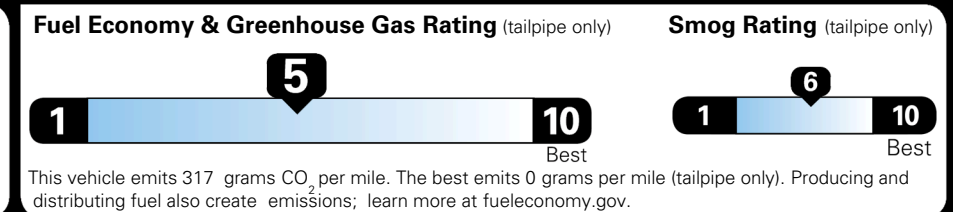

Actual results will vary for many reasons, including driving conditions and how you drive and maintain your vehicle. The average new vehicle gets 29 MPG and costs $8,500 to fuel over 5 years. Cost estimates are based on 15,000 miles per year at $ 3.30 per gallon. MPGe is miles per gasoline gallon equivalent. Vehicle emissions are a significant cause of climate change and smog.

fueleconomy.gov

Calculate personalized estimates and compare vehicles