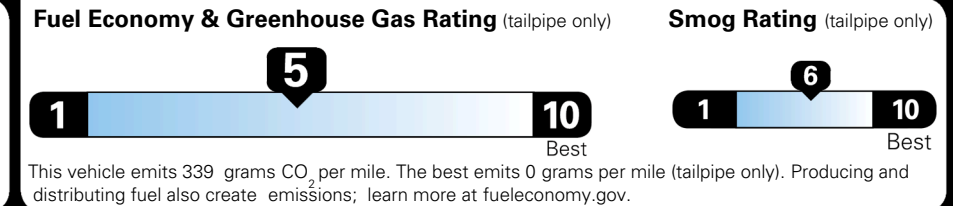

Actual results will vary for many reasons, including driving conditions and how you drive and maintain your vehicle. The average new vehicle gets 29 MPG and costs $8,500 to fuel over 5 years. Cost estimates are based on 15,000 miles per year at $ 3.30 per gallon. MPGe is miles per gasoline gallon equivalent. Vehicle emissions are a significant cause of climate change and smog.

fueleconomy.gov

Calculate personalized estimates and compare vehicles