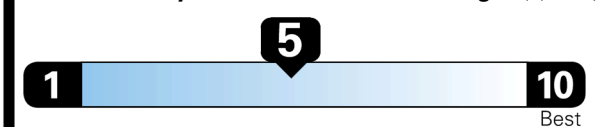

Gasoline Vehicle

SMALL SUVs range from 14 to 125 MPG. The best vehicle rates 146 MPGe.

You spend \$250 more in fuel costs over 5 years compared to the average new vehicle.

Annual fuel cost \$1,750

Fuel Economy & Greenhouse Gas Rating (tailpipe only)