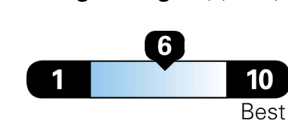

Smog Rating (tailpipe only)

This vehicle emits 317 grams CO₂ per mile. The best emits 0 grams per mile (tailpipe only). Producing and distributing fuel also create emissions; learn more at fueleconomy.gov.

Actual results will vary for many reasons, including driving conditions and how you drive and maintain your vehicle. The average new vehicle gets 29 MPG and costs $8,500 to fuel over 5 years. Cost estimates are based on 15,000 miles per year at $ 3.30 per gallon. MPGe is miles per gasoline gallon equivalent. Vehicle emissions are a significant cause of climate change and smog.

fueleconomy.gov

Calculate personalized estimates and compare vehicles