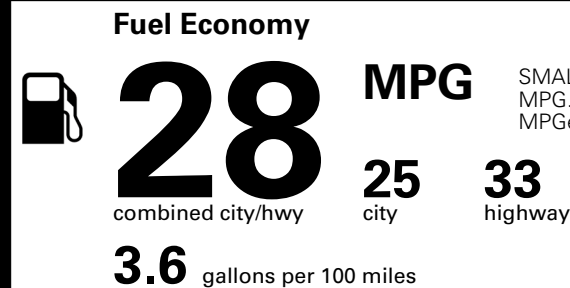

MSRP INCLUDING OPTIONS

\$ 31,580.00

INLAND FREIGHT AND HANDLING

\$ 1,495.00

TOTAL MANUFACTURER'S SUGGESTED RETAIL PRICE ▶

\$ 33,075.00

TOTAL ADDITIONAL WEIGHT: 15.7

EPA DOT Fuel Economy and Environment

Gasoline Vehicle

SMALL SUVs range from 14 to 125 MPG. The best vehicle rates 146 MPGe.

You spend \$250 more in fuel costs over 5 years compared to the average new vehicle.

Annual fuel cost \$1,750

Fuel Economy & Greenhouse Gas Rating (tailpipe only)