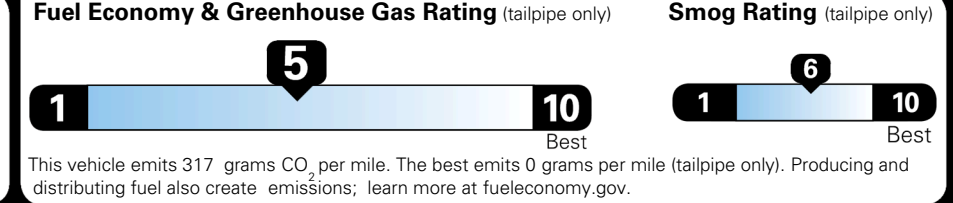

TOTAL ADDITIONAL WEIGHT: 5.0

EPA DOT Fuel Economy and Environment

Gasoline Vehicle

You spend **\$250** more in fuel costs over 5 years compared to the average new vehicle.

Annual fuel cost **\$1,750**

Actual results will vary for many reasons, including driving conditions and how you drive and maintain your vehicle. The average new vehicle gets 29 MPG and costs \$8,500 to fuel over 5 years. Cost estimates are based on 15,000 miles per year at \$ 3.30 per gallon. MPGe is miles per gasoline gallon equivalent. Vehicle emissions are a significant cause of climate change and smog.