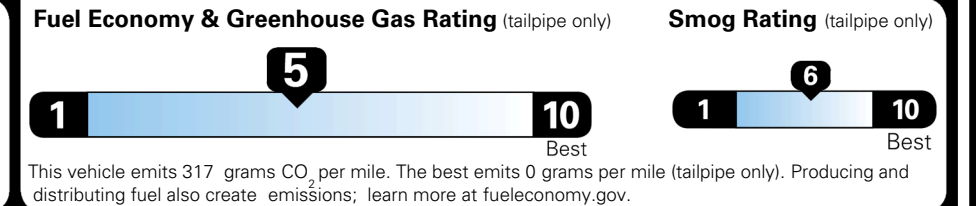

Actual results will vary for many reasons, including driving conditions and how you drive and maintain your vehicle. The average new vehicle gets 29 MPG and costs $8,500 to fuel over 5 years. Cost estimates are based on 15,000 miles per year at $ 3.30 per gallon. MPGe is miles per gasoline gallon equivalent. Vehicle emissions are a significant cause of climate change and smog.

fueleconomy.gov

Calculate personalized estimates and compare vehicles

GOVERNMENT 5-STAR SAFETY RATINGS

Overall Vehicle Score ★★★★★

Based on the combined rating of frontal, side and rollover. Should ONLY be compared to other vehicles of similar size and weight.

Frontal Crash Driver ★★★★★

Based on the risk of injury in a frontal impact. Should ONLY be compared to other vehicles of similar size and weight.

Side Crash Front seat ★★★★★

Star ratings based on the risk of injury in a side impact.

Rollover Rear seat ★★★★★

Star ratings based on the risk of rollover in a single-vehicle crash.

Star ratings range from 1 to 5 stars (★★★★★) with 5 being the highest.

Source: National Highway Traffic Safety Administration (NHTSA).
www.safercar.gov or 1-888-327-4236

Manufacturer's suggested retail price includes Manufacturer's recommended pre-delivery service. License and title fees, state and local taxes and other dealer installed options and accessories are not included in the manufacturer's suggested retail price.

PARTS CONTENT INFORMATION

FOR VEHICLES IN THIS CAR LINE U.S./CANADIAN PARTS CONTENT: 55 %

MAJOR SOURCES OF FOREIGN PARTS: KOREA: 30%

NOTE: PARTS CONTENT DOES NOT INCLUDE FINAL ASSEMBLY, DISTRIBUTION, OR OTHER NON-PARTS COSTS.

FOR THIS VEHICLE FINAL ASSEMBLY POINT: WEST POINT, GA, USA

COUNTRY OF ORIGIN ENGINE (MOTOR): USA
TRANSMISSION: USA

*Additional terms and conditions apply.

**Kia Connect may be currently unavailable for some Model Year 2022 and newer vehicles sold or purchased in Massachusetts; please see owners.kia.com for more information.

NOTE: When you purchase this vehicle, Kia America, Inc. collects personal information you provide to the dealership. For information on our collection and use of personal information and your rights, please see our Privacy Policy on www.kia.com.