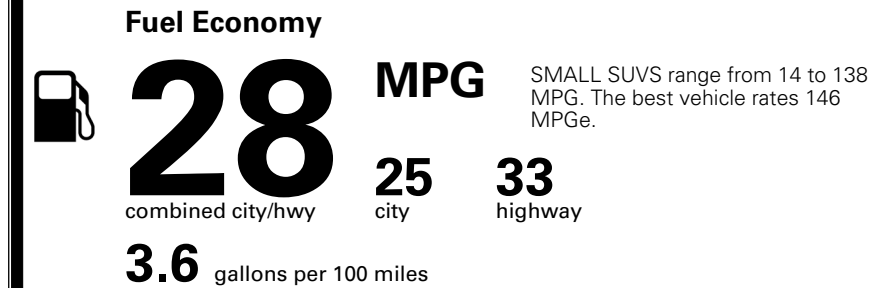

MSRP INCLUDING OPTIONS \$ 32,580.00

INLAND FREIGHT AND HANDLING \$ 1,495.00

TOTAL MANUFACTURER'S SUGGESTED RETAIL PRICE ▶ \$ 34,075.00

TOTAL ADDITIONAL WEIGHT: 15.7

EPA DOT Fuel Economy and Environment

Gasoline Vehicle