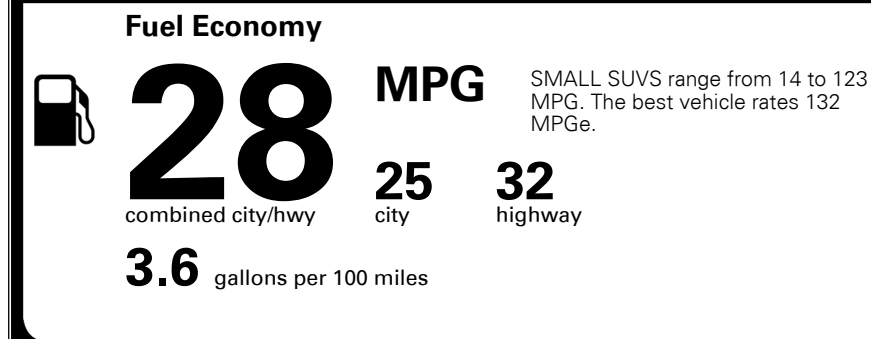

\$395.00
 Included
 \$175.00

\$ 34,360.00

\$ 1,325.00

\$ 35,685.00

EPA DOT Fuel Economy and Environment

Gasoline Vehicle

You save \$0
 in fuel costs over 5 years compared to the average new vehicle.

Annual fuel cost \$1,600