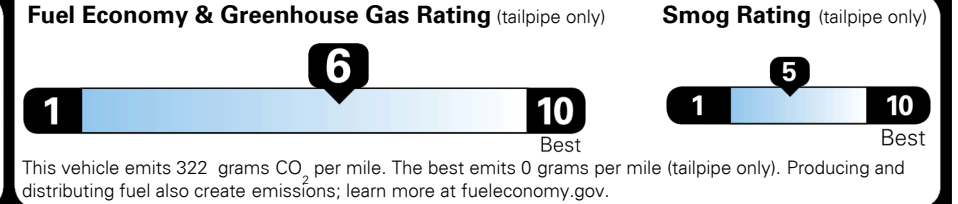

\$395.00
 Included
 \$175.00

\$ 34,360.00

\$ 1,325.00

\$ 35,685.00

EPA DOT Fuel Economy and Environment

Gasoline Vehicle

You save \$0
 in fuel costs over 5 years compared to the average new vehicle.

Annual fuel cost \$1,600