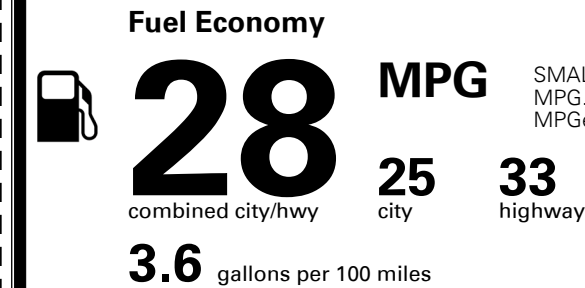

EPA DOT Fuel Economy and Environment

Gasoline Vehicle

SMALL SUVs range from 14 to 118 MPG. The best vehicle rates 140 MPGe.

You save $0

in fuel costs over 5 years
compared to the average new vehicle.

Annual fuel cost $1,950

Fuel Economy & Greenhouse Gas Rating (tailpipe only) **Smog Rating** (tailpipe only)