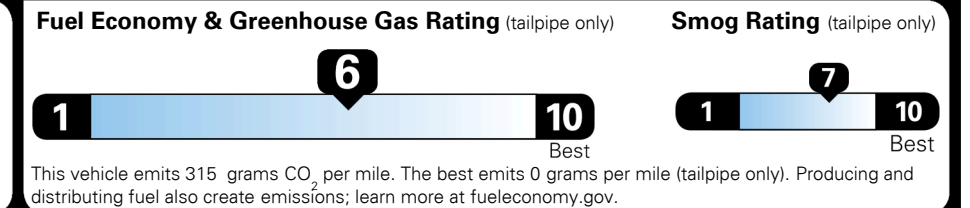

Actual results will vary for many reasons, including driving conditions and how you drive and maintain your vehicle. The average new vehicle gets 28 MPG and costs $9,750 to fuel over 5 years. Cost estimates are based on 15,000 miles per year at $ 3.60 per gallon. MPGe is miles per gasoline gallon equivalent. Vehicle emissions are a significant cause of climate change and smog.

fueleconomy.gov

Calculate personalized estimates and compare vehicles

GOVERNMENT 5-STAR SAFETY RATINGS

Overall Vehicle Score	Not Rated
Based on the combined rating of frontal, side and rollover. Should ONLY be compared to other vehicles of similar size and weight.	
Frontal	Driver ★ ★ ★ ★ ★
Crash	Passenger ★ ★ ★ ★ ★
Based on the risk of injury in a frontal impact. Should ONLY be compared to other vehicles of similar size and weight.	
Side	Front seat Not Rated
Crash	Rear seat Not Rated
Star ratings based on the risk of injury in a side impact.	
Rollover	Not Rated
Star ratings based on the risk of rollover in a single-vehicle crash.	

Star ratings range from 1 to 5 stars (★★★★★) with 5 being the highest.
Source: National Highway Traffic Safety Administration (NHTSA).
www.safercar.gov or 1-888-327-4236

Manufacturer's suggested retail price includes Manufacturer's recommended pre-delivery service. License and title fees, state and local taxes and other dealer installed options and accessories are not included in the manufacturer's suggested retail price.

PARTS CONTENT INFORMATION

FOR VEHICLES IN THIS CAR LINE U.S./CANADIAN PARTS CONTENT: 55 %

MAJOR SOURCES OF FOREIGN PARTS: KOREA: 30%

NOTE: PARTS CONTENT DOES NOT INCLUDE FINAL ASSEMBLY, DISTRIBUTION, OR OTHER NON-PARTS COSTS.

FOR THIS VEHICLE FINAL ASSEMBLY POINT: WEST POINT, GA, USA

COUNTRY OF ORIGIN

ENGINE: USA

TRANSMISSION: USA