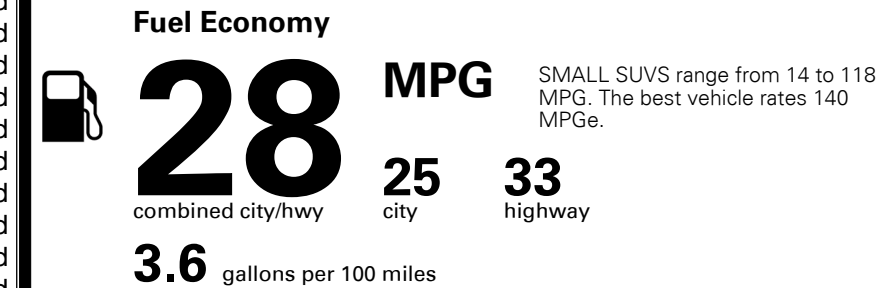

*Additional terms and conditions apply.

**Kia Connect may be currently unavailable for Model Year 2022 and newer vehicles sold or purchased in Massachusetts; please see owners.kia.com for updates on availability.

NOTE: When you purchase this vehicle, Kia America, Inc. collects personal information you provide to the dealership. For information on our collection and use of personal information and your rights, please see our Privacy Policy on www.kia.com.

MANUFACTURER'S SUGGESTED RETAIL PRICE ▶

$ 34,690.00

COMPARE SX-PRESTIGE FWD FEATURES

Added to/in place of standard SX FWD features

- 19" Gloss Black Alloy Wheels
- LED Fog Lights
- LED Rear Combination Lights
- Blind-Spot View Monitor
- Surround View Monitor
- Parking Collision-Avoidance Assist - Reverse
- Parking Distance Warning - Forward
- Power Adjustable Front Passenger Seat
- Ventilated Front Seats
- Heated Steering Wheel

Included
Included
Included
Included
Included
Included
Included
Included
Included
Included
Included

ADDITIONAL INSTALLED EQUIPMENT:

(In addition to or in place of standard features)
Wolf Gray Paint
Carmine Red Interior Color Package
Carpeted Floor Mats

$395.00
Included
$175.00

MSRP INCLUDING OPTIONS

$ 35,260.00

INLAND FREIGHT AND HANDLING

$ 1,375.00

TOTAL MANUFACTURER'S SUGGESTED RETAIL PRICE ▶

$ 36,635.00

TOTAL ADDITIONAL WEIGHT: 6.6

EPA DOT Fuel Economy and Environment

Gasoline Vehicle

You save $0
in fuel costs over 5 years compared to the average new vehicle.

Annual fuel cost
$1,950