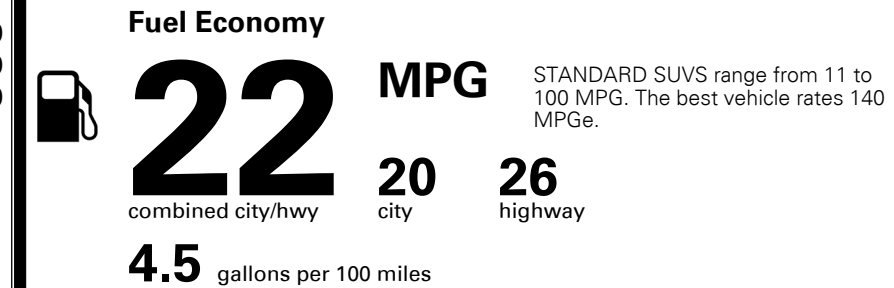

MANUFACTURER'S SUGGESTED RETAIL PRICE ▶

$ 36,190.00

ADDITIONAL INSTALLED EQUIPMENT:
(In addition to or in place of standard features)
Glacial White Pearl Paint $495.00
Carpeted Floor Mats $225.00
Cargo Tray $115.00

MSRP INCLUDING OPTIONS $ 37,025.00

INLAND FREIGHT AND HANDLING $ 1,395.00

TOTAL MANUFACTURER'S SUGGESTED RETAIL PRICE ▶

$ 38,420.00

*Additional terms and conditions apply.

**Kia Connect may be currently unavailable for Model Year 2022 and newer vehicles sold or purchased in Massachusetts; please see owners.kia.com for updates on availability.

NOTE: When you purchase this vehicle, Kia America, Inc. collects personal information you provide to the dealership. For information on our collection and use of personal information and your rights, please see our Privacy Policy on www.kia.com.

TOTAL ADDITIONAL WEIGHT: 17.6

EPA DOT Fuel Economy and Environment

Gasoline Vehicle

You spend
$2,500
more in fuel costs
over 5 years
compared to the
average new vehicle.

Annual fuel cost
$2,450