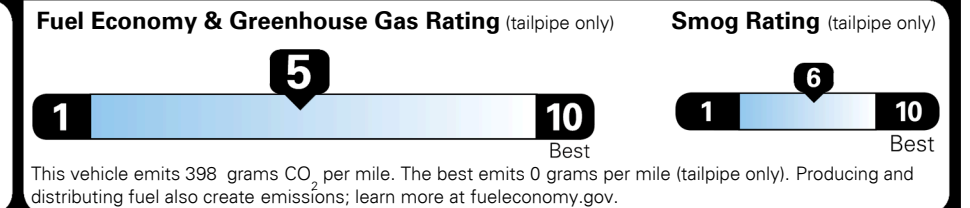

## EPA DOT Fuel Economy and Environment

Gasoline Vehicle

You spend  
**\$2,500**  
 more in fuel costs  
 over 5 years  
 compared to the  
 average new vehicle.

Annual fuel cost  
**\$2,450**

Actual results will vary for many reasons, including driving conditions and how you drive and maintain your vehicle. The average new vehicle gets 28 MPG and costs \$9,750 to fuel over 5 years. Cost estimates are based on 15,000 miles per year at \$ 3.60 per gallon. MPGe is miles per gasoline gallon equivalent. Vehicle emissions are a significant cause of climate change and smog.