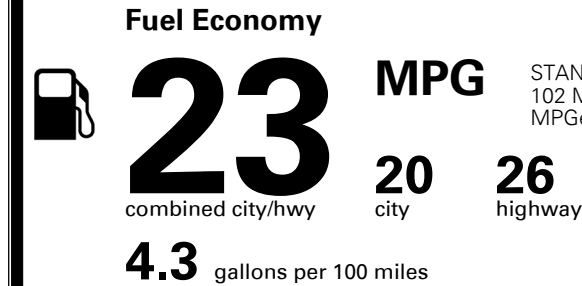

TOTAL ADDITIONAL WEIGHT: 71.8

EPA DOT Fuel Economy and Environment

Gasoline Vehicle

STANDARD SUVs range from 14 to 102 MPG. The best vehicle rates 142 MPGe.

You spend
\$1,250
 more in fuel costs
 over 5 years
 compared to the
 average new vehicle.