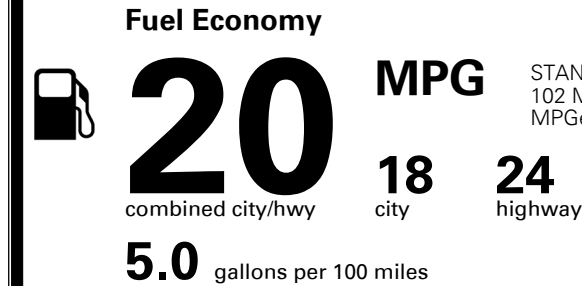

MSRP INCLUDING OPTIONS

\$ 45,660.00

INLAND FREIGHT AND HANDLING

\$ 1,365.00

TOTAL MANUFACTURER'S SUGGESTED RETAIL PRICE ▶

\$ 47,025.00

*Additional terms and conditions apply.

**Kia Connect may be currently unavailable for Model Year 2022 and newer vehicles sold or purchased in Massachusetts; please see owners.kia.com for updates on availability.

TOTAL ADDITIONAL WEIGHT: 23.2

EPA DOT Fuel Economy and Environment

Gasoline Vehicle

STANDARD SUVs range from 13 to 102 MPG. The best vehicle rates 140 MPGe.

You spend
\$3,750
 more in fuel costs
 over 5 years
 compared to the
 average new vehicle.