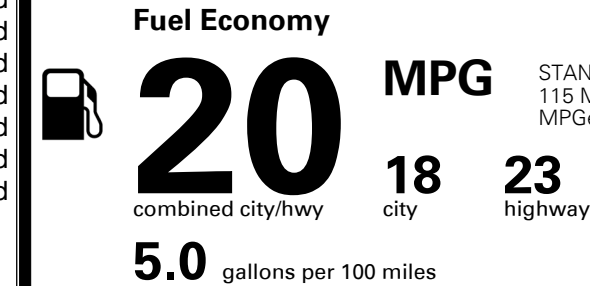

\$495.00
 \$295.00
 \$120.00

MSRP INCLUDING OPTIONS

\$ 47,395.00

INLAND FREIGHT AND HANDLING

\$ 1,415.00

TOTAL MANUFACTURER'S SUGGESTED RETAIL PRICE ▶

\$ 48,810.00

TOTAL ADDITIONAL WEIGHT: 5.6

EPA DOT Fuel Economy and Environment

Gasoline Vehicle

You spend
\$3,500
 more in fuel costs
 over 5 years
 compared to the
 average new vehicle.

Annual fuel cost
\$2,600

Actual results will vary for many reasons, including driving conditions and how you drive and maintain your vehicle. The average new vehicle gets 28 MPG and costs \$9,500 to fuel over 5 years. Cost estimates are based on 15,000 miles per year at \$ 3.50 per gallon. MPGe is miles per gasoline gallon equivalent. Vehicle emissions are a significant cause of climate change and smog.