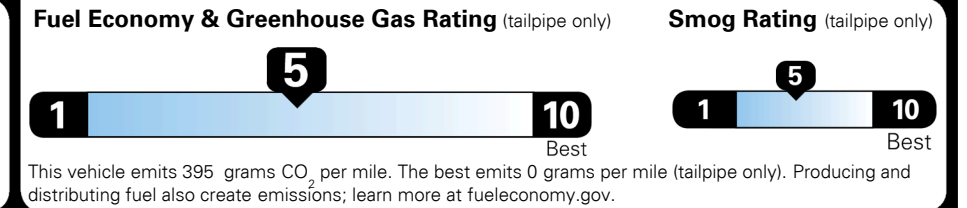

TOTAL ADDITIONAL WEIGHT: 24.3

EPA DOT Fuel Economy and Environment

Gasoline Vehicle

You spend
\$1,250
 more in fuel costs
 over 5 years
 compared to the
 average new vehicle.

Annual fuel cost
\$1,750

Actual results will vary for many reasons, including driving conditions and how you drive and maintain your vehicle. The average new vehicle gets 27 MPG and costs \$7,500 to fuel over 5 years. Cost estimates are based on 15,000 miles per year at \$ 2.70 per gallon. MPGe is miles per gasoline gallon equivalent. Vehicle emissions are a significant cause of climate change and smog.

fueleconomy.gov

Calculate personalized estimates and compare vehicles

GOVERNMENT 5-STAR SAFETY RATINGS

Overall Vehicle Score ★ ★ ★ ★ ★

Based on the combined rating of frontal, side and rollover. Should ONLY be compared to other vehicles of similar size and weight.