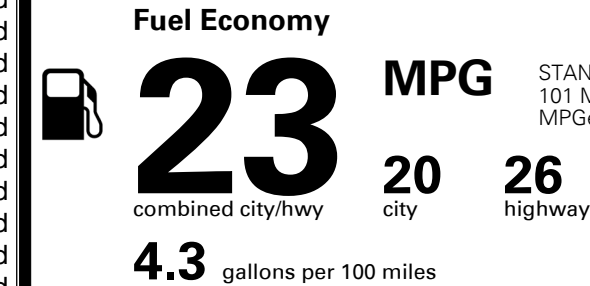

MSRP INCLUDING OPTIONS

\$ 43,020.00

INLAND FREIGHT AND HANDLING

\$ 1,225.00

TOTAL MANUFACTURER'S SUGGESTED RETAIL PRICE ▶

\$ 44,245.00

When you purchase this vehicle, Kia America, Inc. collects personal information you provide to the dealership. For information on our collection and use of personal information and your rights, please see our Privacy policy on www.kia.com.

TOTAL ADDITIONAL WEIGHT: 24.3

EPA DOT Fuel Economy and Environment

Gasoline Vehicle

You spend
\$1,250
 more in fuel costs
 over 5 years
 compared to the
 average new vehicle.

Annual fuel cost
\$1,750

Actual results will vary for many reasons, including driving conditions and how you drive and maintain your vehicle. The average new vehicle gets 27 MPG and costs \$7,500 to fuel over 5 years. Cost estimates are based on 15,000 miles per year at \$ 2.70 per gallon. MPGe is miles per gasoline gallon equivalent. Vehicle emissions are a significant cause of climate change and smog.