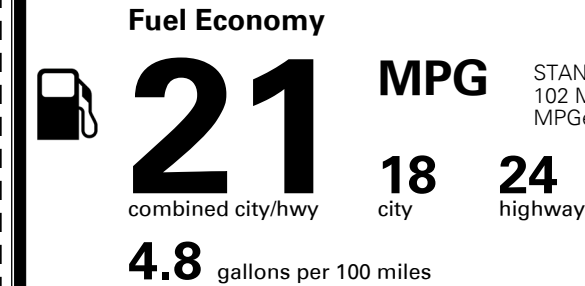

EPA DOT Fuel Economy and Environment

Gasoline Vehicle

STANDARD SUVS range from 13 to 102 MPG. The best vehicle rates 132 MPGe.

You spend **$2,500** more in fuel costs over 5 years compared to the average new vehicle.

Annual fuel cost **$2,100**