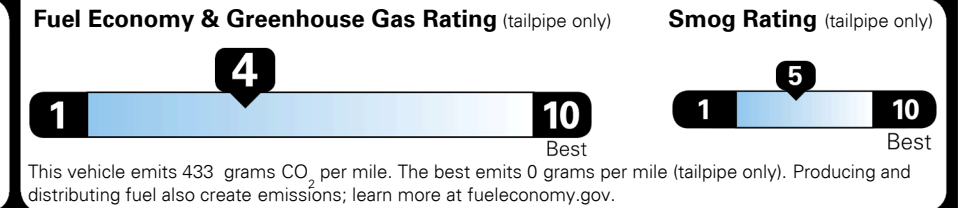

You spend
$2,500
more in fuel costs
over 5 years
compared to the
average new vehicle.

Annual fuel cost
$2,100