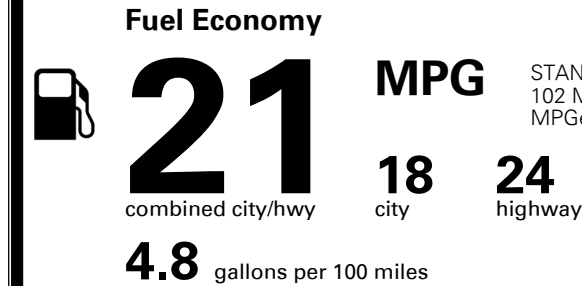

MSRP INCLUDING OPTIONS

\$ 50,805.00

INLAND FREIGHT AND HANDLING

\$ 1,365.00

TOTAL MANUFACTURER'S SUGGESTED RETAIL PRICE ▶

\$ 52,170.00

TOTAL ADDITIONAL WEIGHT: 12.0

EPA DOT Fuel Economy and Environment

Gasoline Vehicle

You spend
\$2,500
 more in fuel costs
 over 5 years
 compared to the
 average new vehicle.

Annual fuel cost
\$2,100

Actual results will vary for many reasons, including driving conditions and how you drive and maintain your vehicle. The average new vehicle gets 28 MPG and costs \$8,000 to fuel over 5 years. Cost estimates are based on 15,000 miles per year at \$ 2.95 per gallon. MPGe is miles per gasoline gallon equivalent. Vehicle emissions are a significant cause of climate change and smog.