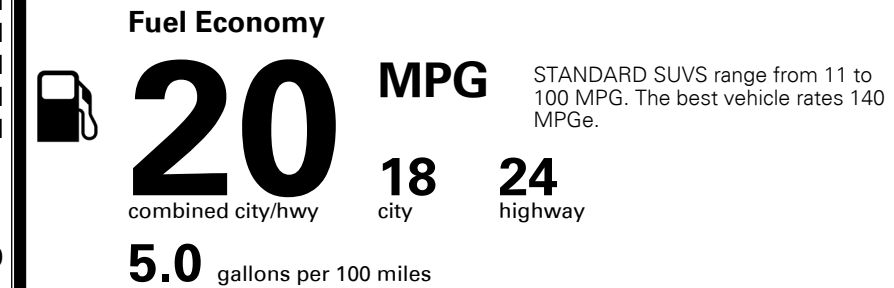

EXTERIOR
20" Alloy Wheels
Dual Sunroofs (2nd Row Fixed)
LED Projection Headlights
Smart Power Liftgate
Pwr Folding Heated Outside Mirrors w/Turn Signals
Roof Rails and Rear Privacy Glass

WARRANTY
10 Year/100,000 Mile Limited Powertrain Warranty
5 Year/60,000 Mile Limited Basic Warranty
5 Year/60,000 Mile Roadside Assistance

MANUFACTURER'S SUGGESTED RETAIL PRICE ▶

$ 52,385.00

COMPARE SX-P X-LINE AWD FEATURES
Added to/in place of standard SX-P AWD features
- X-Line 20" Black Alloy Wheels
- X-Line Exterior Styling
- Self-Leveling Rear Suspension
- Tow Mode

Included
Included
Included
Included

ADDITIONAL INSTALLED EQUIPMENT:
(In addition to or in place of standard features)
Carpeted Floor Mats

$225.00

MSRP INCLUDING OPTIONS

$ 52,610.00

INLAND FREIGHT AND HANDLING

$ 1,395.00

TOTAL MANUFACTURER'S SUGGESTED RETAIL PRICE ▶

$ 54,005.00

TOTAL ADDITIONAL WEIGHT: 12.0

*Additional terms and conditions apply.

**Kia Connect may be currently unavailable for Model Year 2022 and newer vehicles sold or purchased in Massachusetts; please see owners.kia.com for updates on availability.

NOTE: When you purchase this vehicle, Kia America, Inc. collects personal information you provide to the dealership. For information on our collection and use of personal information and your rights, please see our Privacy Policy on www.kia.com.

EPA DOT Fuel Economy and Environment

Gasoline Vehicle

You spend
$3,750
more in fuel costs
over 5 years
compared to the
average new vehicle.

Annual fuel cost
$2,700