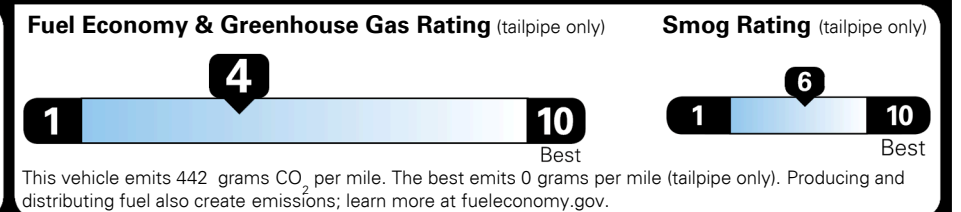

EPA DOT Fuel Economy and Environment

Gasoline Vehicle

You spend
\$3,750
 more in fuel costs
 over 5 years
 compared to the
 average new vehicle.

Annual fuel cost
\$2,700

Actual results will vary for many reasons, including driving conditions and how you drive and maintain your vehicle. The average new vehicle gets 28 MPG and costs \$9,750 to fuel over 5 years. Cost estimates are based on 15,000 miles per year at \$ 3.60 per gallon. MPGe is miles per gasoline gallon equivalent. Vehicle emissions are a significant cause of climate change and smog.