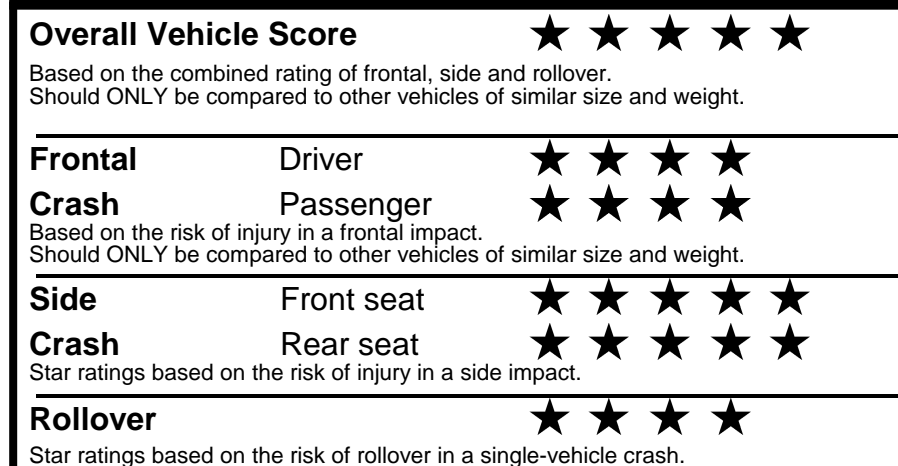

GOVERNMENT 5-STAR SAFETY RATINGS

PARTS CONTENT INFORMATION

FOR VEHICLES IN THIS CAR LINE U.S./CANADIAN PARTS CONTENT: 60 %

MAJOR SOURCES OF FOREIGN PARTS: KOREA: 30%

NOTE: PARTS CONTENT DOES NOT INCLUDE FINAL ASSEMBLY, DISTRIBUTION, OR OTHER NON-PARTS COSTS.

Star ratings range from 1 to 5 stars (★★★★★) with 5 being the highest. Source: National Highway Traffic Safety Administration (NHTSA). www.safercar.gov or 1-888-327-4236

FOR THIS VEHICLE FINAL ASSEMBLY POINT: WEST POINT, GA, USA

Manufacturer's suggested retail price includes Manufacturer's recommended pre-delivery service. License and title fees, state and local taxes and other dealer installed options and accessories are not included in the manufacturer's suggested retail price.

COUNTRY OF ORIGIN ENGINE (MOTOR): KOREA
TRANSMISSION: USA