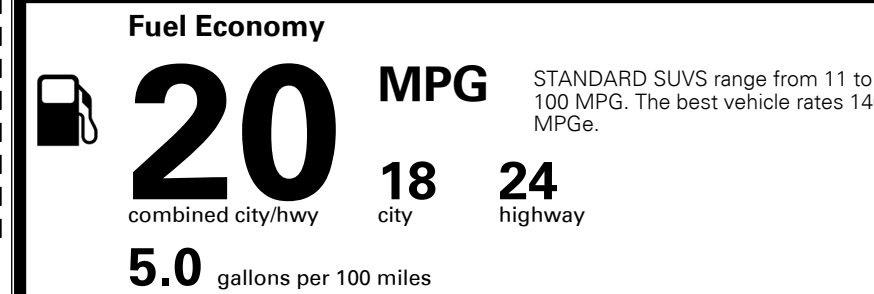

EPA DOT Fuel Economy and Environment

Gasoline Vehicle

You spend
$3,750
more in fuel costs
over 5 years
compared to the
average new vehicle.

Annual fuel cost
$2,700