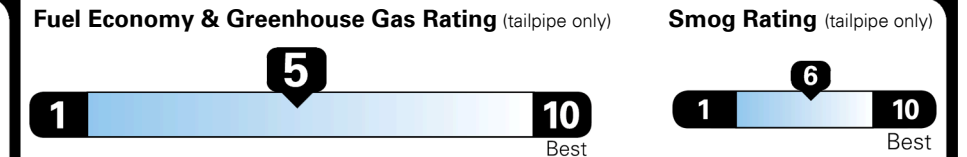

TOTAL ADDITIONAL WEIGHT: 30.0

EPA DOT Fuel Economy and Environment

Gasoline Vehicle

You spend **\$2,500** more in fuel costs over 5 years compared to the average new vehicle.

Annual fuel cost **\$2,450**

This vehicle emits 398 grams CO₂ per mile. The best emits 0 grams per mile (tailpipe only). Producing and distributing fuel also create emissions; learn more at fueleconomy.gov.