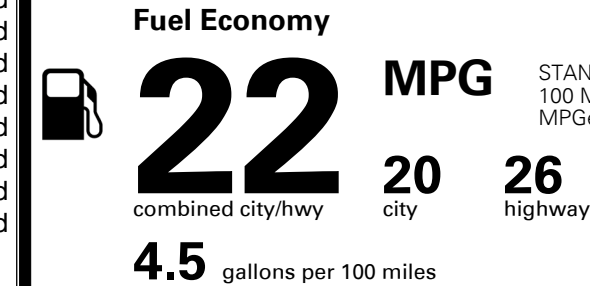

MSRP INCLUDING OPTIONS

\$ 39,255.00

INLAND FREIGHT AND HANDLING

\$ 1,395.00

TOTAL MANUFACTURER'S SUGGESTED RETAIL PRICE ▶

\$ 40,650.00

*Additional terms and conditions apply.

**Kia Connect may be currently unavailable for Model Year 2022 and newer vehicles sold or purchased in Massachusetts; please see owners.kia.com for updates on availability.

TOTAL ADDITIONAL WEIGHT: 30.0

EPA DOT Fuel Economy and Environment

Gasoline Vehicle

You spend **\$2,500** more in fuel costs over 5 years compared to the average new vehicle.

Annual fuel cost **\$2,450**

This vehicle emits 398 grams CO₂ per mile. The best emits 0 grams per mile (tailpipe only). Producing and distributing fuel also create emissions; learn more at fueleconomy.gov.