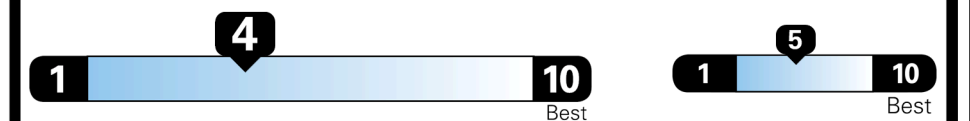

This vehicle emits 426 grams CO₂ per mile. The best emits 0 grams per mile (tailpipe only). Producing and distributing fuel also create emissions; learn more at fueleconomy.gov.

Actual results will vary for many reasons, including driving conditions and how you drive and maintain your vehicle. The average new vehicle gets 27 MPG and costs $7,500 to fuel over 5 years. Cost estimates are based on 15,000 miles per year at $ 2.70 per gallon. MPGe is miles per gasoline gallon equivalent. Vehicle emissions are a significant cause of climate change and smog.

fueleconomy.gov

Calculate personalized estimates and compare vehicles