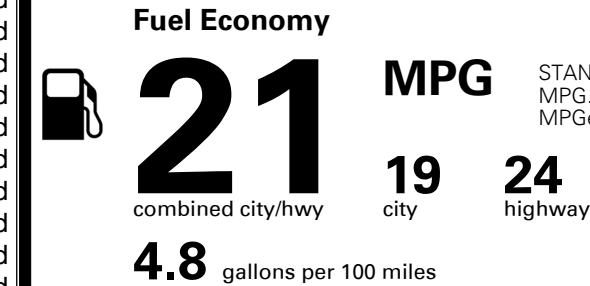

\$100.00
 \$210.00

MSRP INCLUDING OPTIONS

\$ 36,300.00

INLAND FREIGHT AND HANDLING

\$ 1,095.00

TOTAL MANUFACTURER'S SUGGESTED RETAIL PRICE ▶

\$ 37,395.00

TOTAL ADDITIONAL WEIGHT: 11.3

EPA DOT Fuel Economy and Environment

Gasoline Vehicle

STANDARD SUVs range from 13 to 93 MPG. The best vehicle rates 136 MPGe.

You spend \$2,250 more in fuel costs over 5 years compared to the average new vehicle.

Annual fuel cost \$1,950

Fuel Economy & Greenhouse Gas Rating (tailpipe only) **Smog Rating** (tailpipe only)

This vehicle emits 426 grams CO₂ per mile. The best emits 0 grams per mile (tailpipe only). Producing and distributing fuel also create emissions; learn more at fueleconomy.gov.