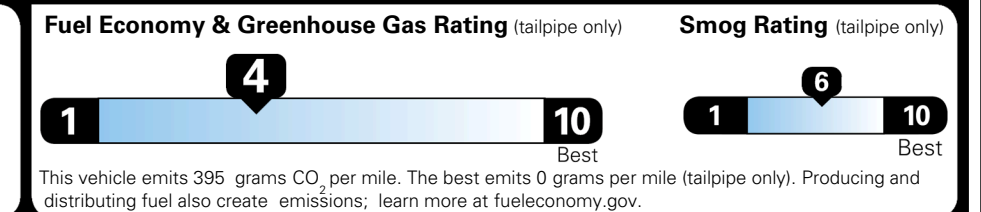

Actual results will vary for many reasons, including driving conditions and how you drive and maintain your vehicle. The average new vehicle gets 29 MPG and costs $8,000 to fuel over 5 years. Cost estimates are based on 15,000 miles per year at $ 3.10 per gallon. MPGe is miles per gasoline gallon equivalent. Vehicle emissions are a significant cause of climate change and smog.

fueleconomy.gov

Calculate personalized estimates and compare vehicles

GOVERNMENT 5-STAR SAFETY RATINGS

Overall Vehicle Score	Not Rated	
Based on the combined rating of frontal, side and rollover. Should ONLY be compared to other vehicles of similar size and weight.		
Frontal Crash	Driver	Not Rated
Based on the risk of injury in a frontal impact. Should ONLY be compared to other vehicles of similar size and weight.	Passenger	Not Rated
Side Crash	Front seat	Not Rated
Star ratings based on the risk of injury in a side impact.	Rear seat	Not Rated
Rollover	Not Rated	
Star ratings based on the risk of rollover in a single-vehicle crash.		

Star ratings range from 1 to 5 stars (★★★★★) with 5 being the highest.
Source: National Highway Traffic Safety Administration (NHTSA).
www.safercar.gov or 1-888-327-4236

Manufacturer's suggested retail price includes Manufacturer's recommended pre-delivery service. License and title fees, state and local taxes and other dealer installed options and accessories are not included in the manufacturer's suggested retail price.

PARTS CONTENT INFORMATION

FOR VEHICLES IN THIS CAR LINE U.S./CANADIAN PARTS CONTENT: 50 %

MAJOR SOURCES OF FOREIGN PARTS: KOREA: 35%

NOTE: PARTS CONTENT DOES NOT INCLUDE FINAL ASSEMBLY, DISTRIBUTION, OR OTHER NON-PARTS COSTS.

FOR THIS VEHICLE FINAL ASSEMBLY POINT: WEST POINT, GA, USA

COUNTRY OF ORIGIN ENGINE (MOTOR): KOREA

TRANSMISSION: USA