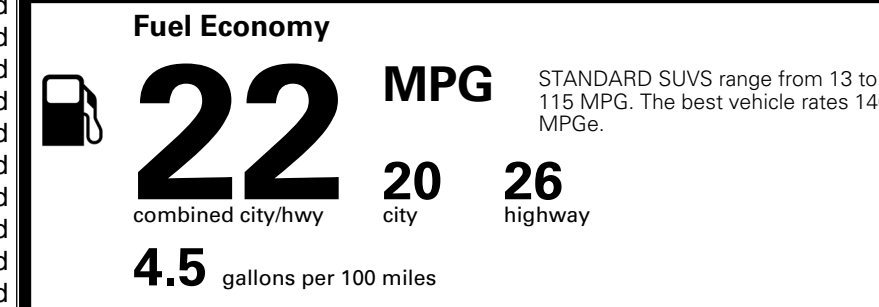

\$495.00
 \$250.00
 \$155.00
 \$75.00

MSRP INCLUDING OPTIONS

\$ 44,765.00

INLAND FREIGHT AND HANDLING

\$ 1,545.00

TOTAL MANUFACTURER'S SUGGESTED RETAIL PRICE ▶

\$ 46,310.00

TOTAL ADDITIONAL WEIGHT: 18.8

EPA DOT Fuel Economy and Environment

Gasoline Vehicle

You spend \$2,500 more in fuel costs over 5 years
 compared to the average new vehicle.

Annual fuel cost \$2,100

Actual results will vary for many reasons, including driving conditions and how you drive and maintain your vehicle. The average new vehicle gets 29 MPG and costs \$8,000 to fuel over 5 years. Cost estimates are based on 15,000 miles per year at \$ 3.10 per gallon. MPGe is miles per gasoline gallon equivalent. Vehicle emissions are a significant cause of climate change and smog.