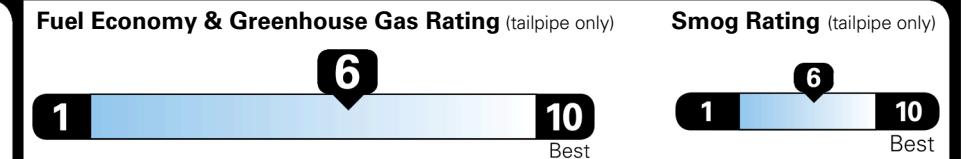

TOTAL ADDITIONAL WEIGHT: 18.9

EPA DOT Fuel Economy and Environment

Gasoline Vehicle

You save
\$1,250
 in fuel costs
 over 5 years
 compared to the
 average new vehicle.

Annual fuel cost
\$1,350

This vehicle emits 251 grams CO₂ per mile. The best emits 0 grams per mile (tailpipe only). Producing and distributing fuel also create emissions; learn more at fueleconomy.gov.