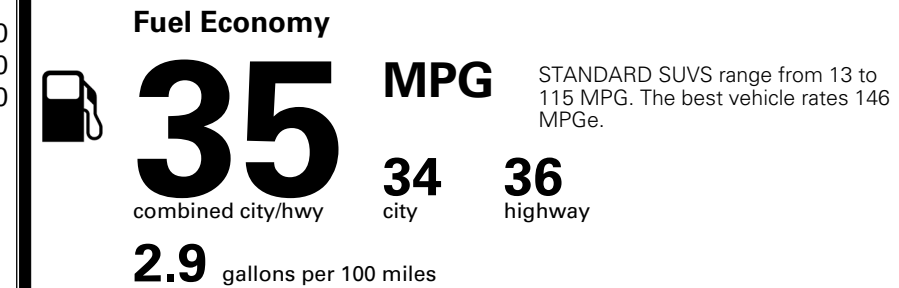

EXTERIOR
18" Alloy Wheels
Power Sunroof
Smart Power Liftgate
LED Projector Headlights & Tail Lights
Power Folding Heated Outside Mirrors w/ Turn Signals
Roof Rails, Rear Spoiler, and Rear Privacy Glass
Compact Spare Tire

WARRANTY
10 Year/100,000 Mile Limited Powertrain Warranty
10 Year/100,000 Mile Limited Battery Warranty
5 Year/60,000 Mile Limited Basic Warranty
5 Year/60,000 Mile Roadside Assistance

MANUFACTURER'S SUGGESTED RETAIL PRICE ▶

$ 46,490.00

ADDITIONAL INSTALLED EQUIPMENT:
(In addition to or in place of standard features)
Carpeted Floor Mats $250.00
Carpet Cargo Mat w/Seatback Protection $155.00
Roadside Assistance Kit $75.00

MSRP INCLUDING OPTIONS

$ 46,970.00

INLAND FREIGHT AND HANDLING

$ 1,545.00

TOTAL MANUFACTURER'S SUGGESTED RETAIL PRICE ▶

$ 48,515.00

*Additional terms and conditions apply.

**Kia Connect may be currently unavailable for some Model Year 2022 and newer vehicles sold or purchased in Massachusetts; please see owners.kia.com for more information.

NOTE: When you purchase this vehicle, Kia America, Inc. collects personal information you provide to the dealership. For information on our collection and use of personal information and your rights, please see our Privacy Policy on www.kia.com.

TOTAL ADDITIONAL WEIGHT: 18.9

EPA DOT Fuel Economy and Environment

Gasoline Vehicle

You save
$1,250
in fuel costs
over 5 years
compared to the
average new vehicle.

Annual fuel cost
$1,350