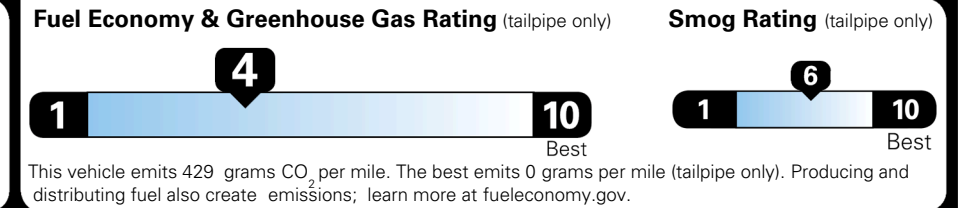

Actual results will vary for many reasons, including driving conditions and how you drive and maintain your vehicle. The average new vehicle gets 29 MPG and costs $8,000 to fuel over 5 years. Cost estimates are based on 15,000 miles per year at $ 3.10 per gallon. MPGe is miles per gasoline gallon equivalent. Vehicle emissions are a significant cause of climate change and smog.

fueleconomy.gov

Calculate personalized estimates and compare vehicles

GOVERNMENT 5-STAR SAFETY RATINGS

Overall Vehicle Score Not Rated

Based on the combined rating of frontal, side and rollover.
Should ONLY be compared to other vehicles of similar size and weight.

Frontal Driver Not Rated

Crash Passenger Not Rated

Based on the risk of injury in a frontal impact.
Should ONLY be compared to other vehicles of similar size and weight.

Side Front seat Not Rated

Crash Rear seat Not Rated

Star ratings based on the risk of injury in a side impact.

Rollover Not Rated

Star ratings based on the risk of rollover in a single-vehicle crash.

Star ratings range from 1 to 5 stars (★★★★★) with 5 being the highest.

Source: National Highway Traffic Safety Administration (NHTSA).

www.safercar.gov or 1-888-327-4236

Manufacturer's suggested retail price includes Manufacturer's recommended pre-delivery service. License and title fees, state and local taxes and other dealer installed options and accessories are not included in the manufacturer's suggested retail price.

PARTS CONTENT INFORMATION

FOR VEHICLES IN THIS CAR LINE U.S./CANADIAN PARTS CONTENT: 50 %

MAJOR SOURCES OF FOREIGN PARTS: KOREA: 35%

NOTE: PARTS CONTENT DOES NOT INCLUDE FINAL ASSEMBLY, DISTRIBUTION, OR OTHER NON-PARTS COSTS.

FOR THIS VEHICLE FINAL ASSEMBLY POINT: WEST POINT, GA, USA

COUNTRY OF ORIGIN

ENGINE (MOTOR): KOREA

TRANSMISSION: USA