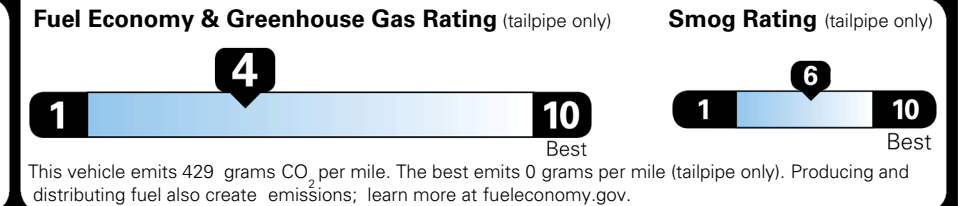

EPA DOT Fuel Economy and Environment

Gasoline Vehicle

You spend
\$3,500
 more in fuel costs
 over 5 years
 compared to the
 average new vehicle.

Annual fuel cost
\$2,300

Actual results will vary for many reasons, including driving conditions and how you drive and maintain your vehicle. The average new vehicle gets 29 MPG and costs \$8,000 to fuel over 5 years. Cost estimates are based on 15,000 miles per year at \$ 3.10 per gallon. MPGe is miles per gasoline gallon equivalent. Vehicle emissions are a significant cause of climate change and smog.