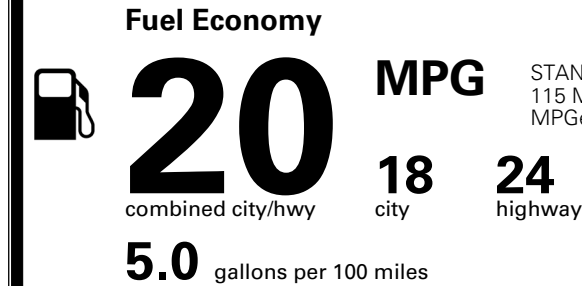

MSRP INCLUDING OPTIONS

\$ 53,890.00

INLAND FREIGHT AND HANDLING

\$ 1,545.00

TOTAL MANUFACTURER'S SUGGESTED RETAIL PRICE ▶

\$ 55,435.00

TOTAL ADDITIONAL WEIGHT: 18.8

*Additional terms and conditions apply.

EPA DOT Fuel Economy and Environment

Gasoline Vehicle

You spend
\$3,500
 more in fuel costs
 over 5 years
 compared to the
 average new vehicle.

Annual fuel cost
\$2,300

Actual results will vary for many reasons, including driving conditions and how you drive and maintain your vehicle. The average new vehicle gets 29 MPG and costs \$8,000 to fuel over 5 years. Cost estimates are based on 15,000 miles per year at \$ 3.10 per gallon. MPGe is miles per gasoline gallon equivalent. Vehicle emissions are a significant cause of climate change and smog.