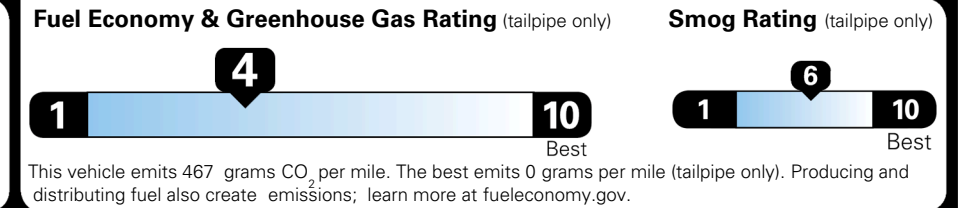

Actual results will vary for many reasons, including driving conditions and how you drive and maintain your vehicle. The average new vehicle gets 29 MPG and costs $8,000 to fuel over 5 years. Cost estimates are based on 15,000 miles per year at $ 3.10 per gallon. MPGe is miles per gasoline gallon equivalent. Vehicle emissions are a significant cause of climate change and smog.

fueleconomy.gov

Calculate personalized estimates and compare vehicles

GOVERNMENT 5-STAR SAFETY RATINGS

Overall Vehicle Score		Not Rated
Based on the combined rating of frontal, side and rollover. Should ONLY be compared to other vehicles of similar size and weight.		
Frontal	Driver	Not Rated
Crash	Passenger	Not Rated
Based on the risk of injury in a frontal impact. Should ONLY be compared to other vehicles of similar size and weight.		
Side	Front seat	Not Rated
Crash	Rear seat	Not Rated
Star ratings based on the risk of injury in a side impact.		
Rollover	Not Rated	
Star ratings based on the risk of rollover in a single-vehicle crash.		

Star ratings range from 1 to 5 stars (★★★★★) with 5 being the highest.
Source: National Highway Traffic Safety Administration (NHTSA).
www.safercar.gov or 1-888-327-4236

Manufacturer's suggested retail price includes Manufacturer's recommended pre-delivery service. License and title fees, state and local taxes and other dealer installed options and accessories are not included in the manufacturer's suggested retail price.

PARTS CONTENT INFORMATION

FOR VEHICLES IN THIS CAR LINE U.S./CANADIAN PARTS CONTENT: 50 %

MAJOR SOURCES OF FOREIGN PARTS: KOREA: 35%

NOTE: PARTS CONTENT DOES NOT INCLUDE FINAL ASSEMBLY, DISTRIBUTION, OR OTHER NON-PARTS COSTS.

FOR THIS VEHICLE FINAL ASSEMBLY POINT: WEST POINT, GA, USA

COUNTRY OF ORIGIN
ENGINE (MOTOR): KOREA
TRANSMISSION: USA

*Additional terms and conditions apply.

**Kia Connect may be currently unavailable for some Model Year 2022 and newer vehicles sold or purchased in Massachusetts; please see owners.kia.com for more information.

NOTE: When you purchase this vehicle, Kia America, Inc. collects personal information you provide to the dealership. For information on our collection and use of personal information and your rights, please see our Privacy Policy on www.kia.com.