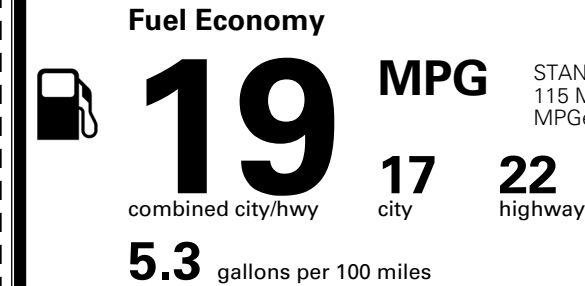

MSRP INCLUDING OPTIONS

\$ 54,790.00

INLAND FREIGHT AND HANDLING

\$ 1,545.00

TOTAL MANUFACTURER'S SUGGESTED RETAIL PRICE ▶

\$ 56,335.00

TOTAL ADDITIONAL WEIGHT: 20.5

EPA DOT Fuel Economy and Environment

Gasoline Vehicle

STANDARD SUVs range from 13 to 115 MPG. The best vehicle rates 146 MPGe.

You spend
\$4,250
 more in fuel costs
 over 5 years
 compared to the
 average new vehicle.

Annual fuel cost
\$2,450