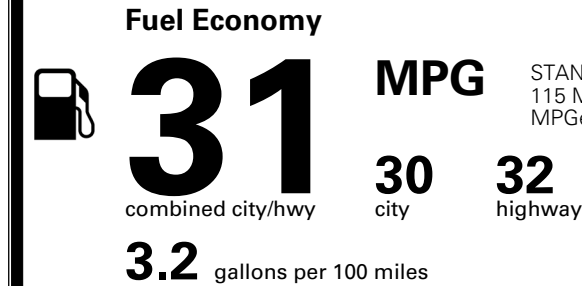

\$ 1,545.00

TOTAL MANUFACTURER'S SUGGESTED RETAIL PRICE ▶

\$ 57,680.00

TOTAL ADDITIONAL WEIGHT: 19.7

EPA DOT Fuel Economy and Environment

Gasoline Vehicle

STANDARD SUVS range from 13 to 115 MPG. The best vehicle rates 146 MPGe.

You save \$500
 in fuel costs over 5 years compared to the average new vehicle.

Annual fuel cost
\$1,500

Fuel Economy & Greenhouse Gas Rating (tailpipe only) Smog Rating (tailpipe only)

This vehicle emits 281 grams CO₂ per mile. The best emits 0 grams per mile (tailpipe only). Producing and distributing fuel also create emissions; learn more at fueleconomy.gov.