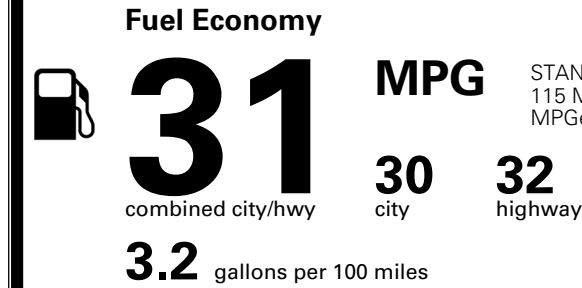

\$495.00
 \$625.00
 \$250.00
 \$165.00
 \$45.00
 \$145.00
 \$75.00

\$ 57,835.00

EPA DOT Fuel Economy and Environment

Gasoline Vehicle

STANDARD SUVs range from 13 to 115 MPG. The best vehicle rates 146 MPGe.