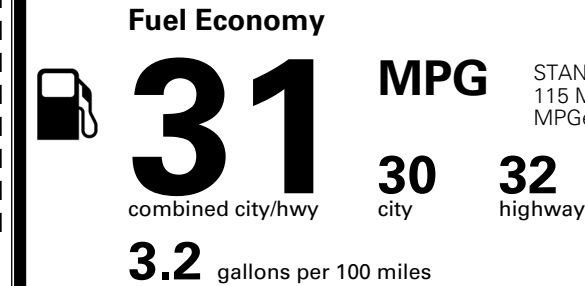

\$ 54,490.00

Included
 Included
 Included
 Included
 Included
 Included
 Included

\$995.00
 \$625.00
 \$45.00
 \$75.00
 \$799.00

MSRP INCLUDING OPTIONS

\$ 57,029.00

INLAND FREIGHT AND HANDLING

\$ 1,545.00

TOTAL MANUFACTURER'S SUGGESTED RETAIL PRICE ▶

\$ 58,574.00

TOTAL ADDITIONAL WEIGHT: 49.1

EPA DOT Fuel Economy and Environment

Gasoline Vehicle

STANDARD SUVS range from 13 to 115 MPG. The best vehicle rates 146 MPGe.

You save \$500
 in fuel costs over 5 years compared to the average new vehicle.