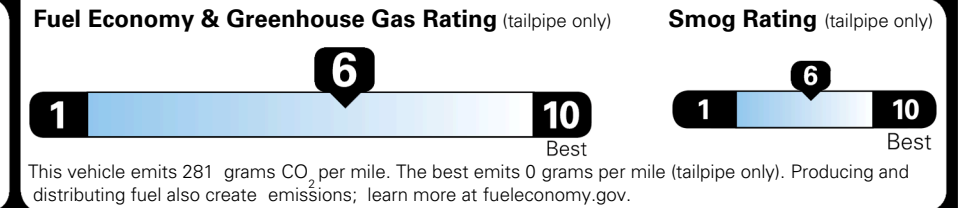

EPA DOT Fuel Economy and Environment

Gasoline Vehicle

You save \$500
 in fuel costs over 5 years compared to the average new vehicle.

Annual fuel cost **\$1,500**

Actual results will vary for many reasons, including driving conditions and how you drive and maintain your vehicle. The average new vehicle gets 29 MPG and costs \$8,000 to fuel over 5 years. Cost estimates are based on 15,000 miles per year at \$ 3.10 per gallon. MPGe is miles per gasoline gallon equivalent. Vehicle emissions are a significant cause of climate change and smog.