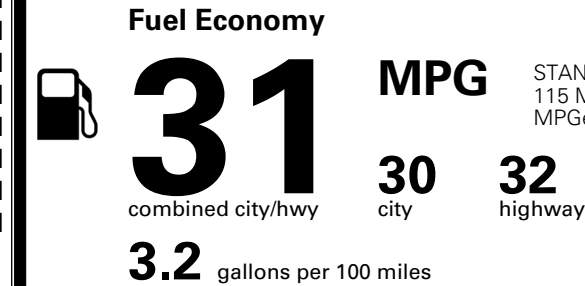

MSRP INCLUDING OPTIONS

\$ 56,635.00

INLAND FREIGHT AND HANDLING

\$ 1,545.00

TOTAL MANUFACTURER'S SUGGESTED RETAIL PRICE ▶

\$ 58,180.00

TOTAL ADDITIONAL WEIGHT: 19.7

*Additional terms and conditions apply.

EPA DOT Fuel Economy and Environment

Gasoline Vehicle

You save \$500
 in fuel costs over 5 years compared to the average new vehicle.

Annual fuel cost **\$1,500**

Actual results will vary for many reasons, including driving conditions and how you drive and maintain your vehicle. The average new vehicle gets 29 MPG and costs \$8,000 to fuel over 5 years. Cost estimates are based on 15,000 miles per year at \$ 3.10 per gallon. MPGe is miles per gasoline gallon equivalent. Vehicle emissions are a significant cause of climate change and smog.