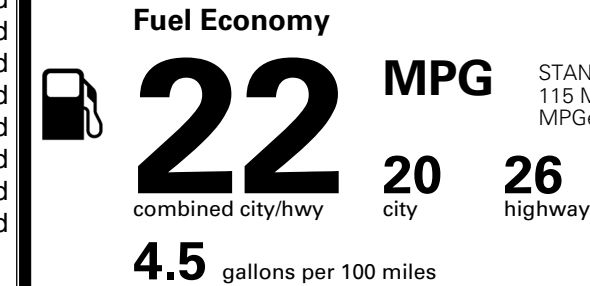

\$625.00
 \$250.00
 \$155.00
 \$75.00

MSRP INCLUDING OPTIONS

\$ 43,195.00

INLAND FREIGHT AND HANDLING

\$ 1,545.00

TOTAL MANUFACTURER'S SUGGESTED RETAIL PRICE ▶

\$ 44,740.00

TOTAL ADDITIONAL WEIGHT: 7.2

EPA DOT Fuel Economy and Environment

Gasoline Vehicle

You spend
\$2,750
 more in fuel costs
 over 5 years
 compared to the
 average new vehicle.

Annual fuel cost
\$2,250

Actual results will vary for many reasons, including driving conditions and how you drive and maintain your vehicle. The average new vehicle gets 29 MPG and costs \$8,500 to fuel over 5 years. Cost estimates are based on 15,000 miles per year at \$ 3.30 per gallon. MPGe is miles per gasoline gallon equivalent. Vehicle emissions are a significant cause of climate change and smog.