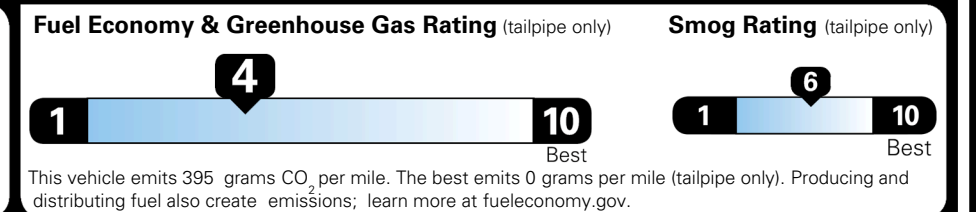

\$625.00
 \$250.00
 \$155.00
 \$75.00

MSRP INCLUDING OPTIONS

\$ 43,195.00

INLAND FREIGHT AND HANDLING

\$ 1,545.00

TOTAL MANUFACTURER'S SUGGESTED RETAIL PRICE ▶

\$ 44,740.00

TOTAL ADDITIONAL WEIGHT: 7.2

EPA DOT Fuel Economy and Environment

Gasoline Vehicle

You spend
\$2,750
 more in fuel costs
 over 5 years
 compared to the
 average new vehicle.

Annual fuel cost
\$2,250

Actual results will vary for many reasons, including driving conditions and how you drive and maintain your vehicle. The average new vehicle gets 29 MPG and costs \$8,500 to fuel over 5 years. Cost estimates are based on 15,000 miles per year at \$ 3.30 per gallon. MPGe is miles per gasoline gallon equivalent. Vehicle emissions are a significant cause of climate change and smog.