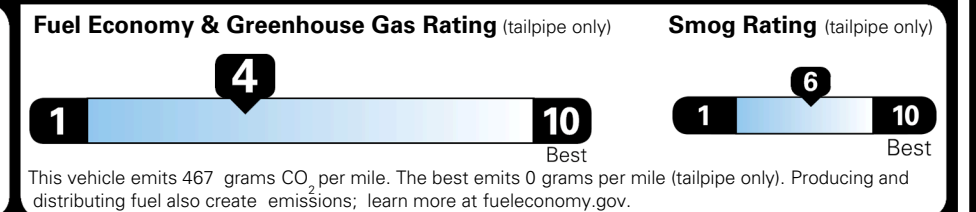

Actual results will vary for many reasons, including driving conditions and how you drive and maintain your vehicle. The average new vehicle gets 29 MPG and costs $8,000 to fuel over 5 years. Cost estimates are based on 15,000 miles per year at $ 3.10 per gallon. MPGe is miles per gasoline gallon equivalent. Vehicle emissions are a significant cause of climate change and smog.

fueleconomy.gov

Calculate personalized estimates and compare vehicles

GOVERNMENT 5-STAR SAFETY RATINGS

Overall Vehicle Score Not Rated

Based on the combined rating of frontal, side and rollover.
Should ONLY be compared to other vehicles of similar size and weight.

Frontal	Driver	Not Rated
Crash	Passenger	Not Rated

Based on the risk of injury in a frontal impact.
Should ONLY be compared to other vehicles of similar size and weight.

Side	Front seat	Not Rated
Crash	Rear seat	Not Rated

Star ratings based on the risk of injury in a side impact.

Rollover Not Rated

Star ratings based on the risk of rollover in a single-vehicle crash.

Star ratings range from 1 to 5 stars (★★★★★) with 5 being the highest.

Source: National Highway Traffic Safety Administration (NHTSA).
www.safercar.gov or 1-888-327-4236

Manufacturer's suggested retail price includes Manufacturer's recommended pre-delivery service. License and title fees, state and local taxes and other dealer installed options and accessories are not included in the manufacturer's suggested retail price.

PARTS CONTENT INFORMATION

FOR VEHICLES IN THIS CAR LINE U.S./CANADIAN
PARTS CONTENT: 50 %

MAJOR SOURCES OF FOREIGN PARTS:
KOREA: 35%

NOTE: PARTS CONTENT DOES NOT INCLUDE FINAL ASSEMBLY, DISTRIBUTION, OR OTHER NON-PARTS COSTS.

FOR THIS VEHICLE
FINAL ASSEMBLY POINT:
WEST POINT, GA, USA

COUNTRY OF ORIGIN
ENGINE (MOTOR): KOREA
TRANSMISSION: USA

*Additional terms and conditions apply.

**Kia Connect may be currently unavailable for some Model Year 2022 and newer vehicles sold or purchased in Massachusetts; please see owners.kia.com for more information.

NOTE: When you purchase this vehicle, Kia America, Inc. collects personal information you provide to the dealership. For information on our collection and use of personal information and your rights, please see our Privacy Policy on www.kia.com.