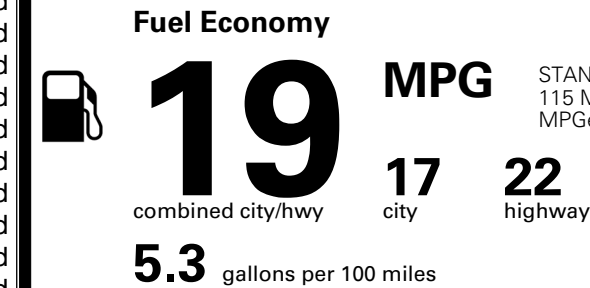

\$250.00
 \$155.00

MSRP INCLUDING OPTIONS

\$ 57,195.00

INLAND FREIGHT AND HANDLING

\$ 1,545.00

TOTAL MANUFACTURER'S SUGGESTED RETAIL PRICE ▶

\$ 58,740.00

TOTAL ADDITIONAL WEIGHT: 14.1

EPA DOT Fuel Economy and Environment

Gasoline Vehicle

STANDARD SUVs range from 13 to 115 MPG. The best vehicle rates 146 MPGe.

You spend
\$4,250
 more in fuel costs
 over 5 years
 compared to the
 average new vehicle.