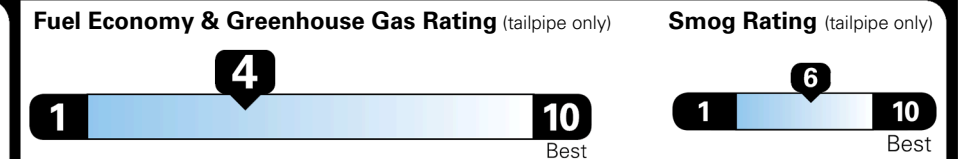

This vehicle emits 467 grams CO₂ per mile. The best emits 0 grams per mile (tailpipe only). Producing and distributing fuel also create emissions; learn more at fueleconomy.gov.

Actual results will vary for many reasons, including driving conditions and how you drive and maintain your vehicle. The average new vehicle gets 29 MPG and costs $8,000 to fuel over 5 years. Cost estimates are based on 15,000 miles per year at $ 3.10 per gallon. MPGe is miles per gasoline gallon equivalent. Vehicle emissions are a significant cause of climate change and smog.

fueleconomy.gov

Calculate personalized estimates and compare vehicles

GOVERNMENT 5-STAR SAFETY RATINGS

Overall Vehicle Score Not Rated

Based on the combined rating of frontal, side and rollover.
Should ONLY be compared to other vehicles of similar size and weight.

Frontal Driver Not Rated

Crash Passenger Not Rated

Based on the risk of injury in a frontal impact.
Should ONLY be compared to other vehicles of similar size and weight.

Side Front seat Not Rated

Crash Rear seat Not Rated

Star ratings based on the risk of injury in a side impact.

Rollover Not Rated

Star ratings based on the risk of rollover in a single-vehicle crash.

Star ratings range from 1 to 5 stars (★★★★★) with 5 being the highest.

Source: National Highway Traffic Safety Administration (NHTSA).

www.safercar.gov or 1-888-327-4236

Manufacturer's suggested retail price includes Manufacturer's recommended pre-delivery service. License and title fees, state and local taxes and other dealer installed options and accessories are not included in the manufacturer's suggested retail price.

PARTS CONTENT INFORMATION

FOR VEHICLES IN THIS CAR LINE U.S./CANADIAN PARTS CONTENT: 50 %

MAJOR SOURCES OF FOREIGN PARTS: KOREA: 35%

NOTE: PARTS CONTENT DOES NOT INCLUDE FINAL ASSEMBLY, DISTRIBUTION, OR OTHER NON-PARTS COSTS.

FOR THIS VEHICLE FINAL ASSEMBLY POINT: WEST POINT, GA, USA

COUNTRY OF ORIGIN

ENGINE (MOTOR): KOREA

TRANSMISSION: USA

*Additional terms and conditions apply.

**Kia Connect may be currently unavailable for some Model Year 2022 and newer vehicles sold or purchased in Massachusetts; please see owners.kia.com for more information.

NOTE: When you purchase this vehicle, Kia America, Inc. collects personal information you provide to the dealership. For information on our collection and use of personal information and your rights, please see our Privacy Policy on www.kia.com.