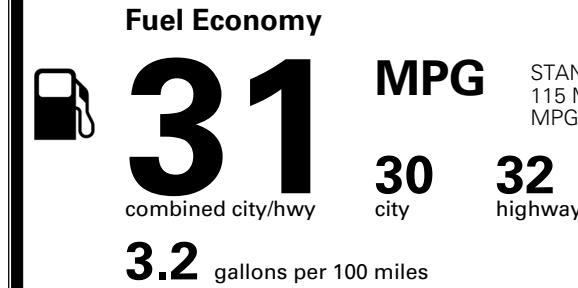

\$995.00
 \$625.00
 \$250.00
 \$155.00
 \$45.00
 \$75.00

MSRP INCLUDING OPTIONS

\$ 59,735.00

INLAND FREIGHT AND HANDLING

\$ 1,545.00

TOTAL MANUFACTURER'S SUGGESTED RETAIL PRICE ▶

\$ 61,280.00

TOTAL ADDITIONAL WEIGHT: 19.7

EPA DOT Fuel Economy and Environment

Gasoline Vehicle

STANDARD SUVs range from 13 to 115 MPG. The best vehicle rates 146 MPGe.

You save \$500
 in fuel costs over 5 years compared to the average new vehicle.