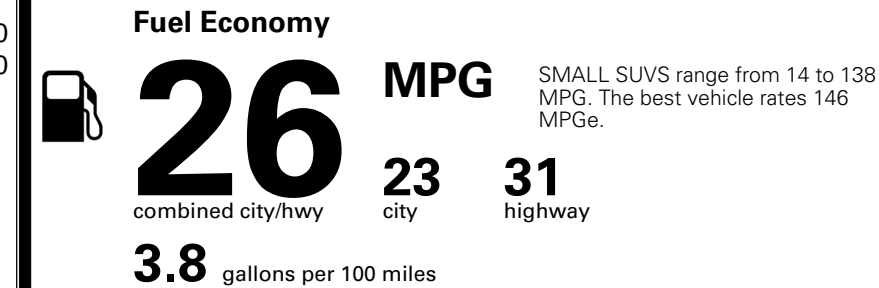

MSRP INCLUDING OPTIONS

\$ 32,755.00

INLAND FREIGHT AND HANDLING

\$ 1,495.00

TOTAL MANUFACTURER'S SUGGESTED RETAIL PRICE ▶

\$ 34,250.00

*Additional terms and conditions apply.
 **Kia Connect may be currently unavailable for some Model Year 2022 and newer vehicles sold or purchased in Massachusetts; please see owners.kia.com for more information.
 NOTE: When you purchase this vehicle, Kia America, Inc. collects personal information you provide to the dealership. For information on our collection and use of personal information and your rights, please see our Privacy Policy on www.kia.com.

TOTAL ADDITIONAL WEIGHT: 11.1

EPA DOT Fuel Economy and Environment

Gasoline Vehicle

You spend \$1,000 more in fuel costs over 5 years compared to the average new vehicle.

Annual fuel cost \$1,900

Actual results will vary for many reasons, including driving conditions and how you drive and maintain your vehicle. The average new vehicle gets 29 MPG and costs \$8,500 to fuel over 5 years. Cost estimates are based on 15,000 miles per year at \$ 3.30 per gallon. MPGe is miles per gasoline gallon equivalent. Vehicle emissions are a significant cause of climate change and smog.