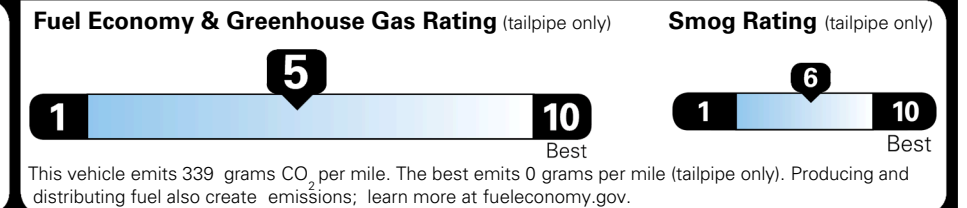

TOTAL ADDITIONAL WEIGHT: 13.2

EPA DOT Fuel Economy and Environment

Gasoline Vehicle

You spend \$1,000 more in fuel costs over 5 years compared to the average new vehicle.

Annual fuel cost \$1,900

Actual results will vary for many reasons, including driving conditions and how you drive and maintain your vehicle. The average new vehicle gets 29 MPG and costs \$8,500 to fuel over 5 years. Cost estimates are based on 15,000 miles per year at \$ 3.30 per gallon. MPGe is miles per gasoline gallon equivalent. Vehicle emissions are a significant cause of climate change and smog.