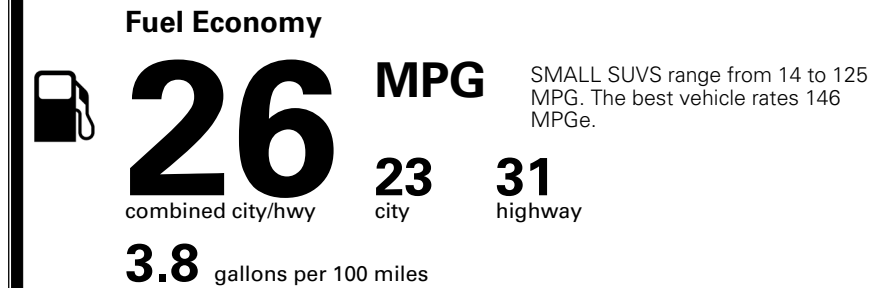

MSRP INCLUDING OPTIONS

\$ 33,250.00

INLAND FREIGHT AND HANDLING

\$ 1,495.00

TOTAL MANUFACTURER'S SUGGESTED RETAIL PRICE ▶

\$ 34,745.00

*Additional terms and conditions apply.
 **Kia Connect may be currently unavailable for some Model Year 2022 and newer vehicles sold or purchased in Massachusetts; please see owners.kia.com for more information.
 NOTE: When you purchase this vehicle, Kia America, Inc. collects personal information you provide to the dealership. For information on our collection and use of personal information and your rights, please see our Privacy Policy on www.kia.com.

TOTAL ADDITIONAL WEIGHT: 13.2

EPA DOT Fuel Economy and Environment

Gasoline Vehicle

You spend \$1,000 more in fuel costs over 5 years compared to the average new vehicle.

Annual fuel cost \$1,900

Actual results will vary for many reasons, including driving conditions and how you drive and maintain your vehicle. The average new vehicle gets 29 MPG and costs \$8,500 to fuel over 5 years. Cost estimates are based on 15,000 miles per year at \$ 3.30 per gallon. MPGe is miles per gasoline gallon equivalent. Vehicle emissions are a significant cause of climate change and smog.