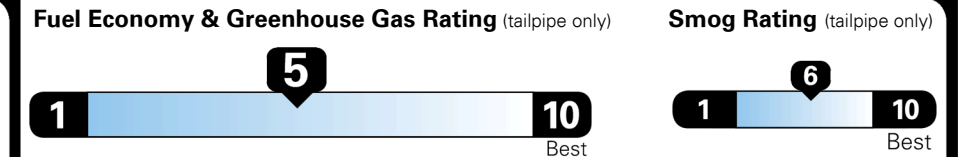

This vehicle emits 389 grams CO₂ per mile. The best emits 0 grams per mile (tailpipe only). Producing and distributing fuel also create emissions; learn more at fueleconomy.gov.

Actual results will vary for many reasons, including driving conditions and how you drive and maintain your vehicle. The average new vehicle gets 28 MPG and costs $9,500 to fuel over 5 years. Cost estimates are based on 15,000 miles per year at $ 3.50 per gallon. MPGe is miles per gasoline gallon equivalent. Vehicle emissions are a significant cause of climate change and smog.

fueleconomy.gov

Calculate personalized estimates and compare vehicles

GOVERNMENT 5-STAR SAFETY RATINGS

Overall Vehicle Score ★ ★ ★ ★ ★

Based on the combined rating of frontal, side and rollover. Should ONLY be compared to other vehicles of similar size and weight.

Frontal	Driver	★ ★ ★ ★ ★
Crash	Passenger	★ ★ ★ ★ ★

Based on the risk of injury in a frontal impact. Should ONLY be compared to other vehicles of similar size and weight.

Side	Front seat	★ ★ ★ ★ ★
Crash	Rear seat	★ ★ ★ ★ ★

Star ratings based on the risk of injury in a side impact.

Rollover ★ ★ ★ ★ ★

Star ratings based on the risk of rollover in a single-vehicle crash.

Star ratings range from 1 to 5 stars (★★★★★) with 5 being the highest.

Source: National Highway Traffic Safety Administration (NHTSA).

www.safercar.gov or 1-888-327-4236

Manufacturer's suggested retail price includes Manufacturer's recommended pre-delivery service. License and title fees, state and local taxes and other dealer installed options and accessories are not included in the manufacturer's suggested retail price.

PARTS CONTENT INFORMATION

FOR VEHICLES IN THIS CAR LINE U.S./CANADIAN PARTS CONTENT: 55 %

MAJOR SOURCES OF FOREIGN PARTS: KOREA: 35%

NOTE: PARTS CONTENT DOES NOT INCLUDE FINAL ASSEMBLY, DISTRIBUTION, OR OTHER NON-PARTS COSTS.

FOR THIS VEHICLE FINAL ASSEMBLY POINT: WEST POINT, GA, USA

COUNTRY OF ORIGIN

ENGINE (MOTOR): USA

TRANSMISSION: KOREA