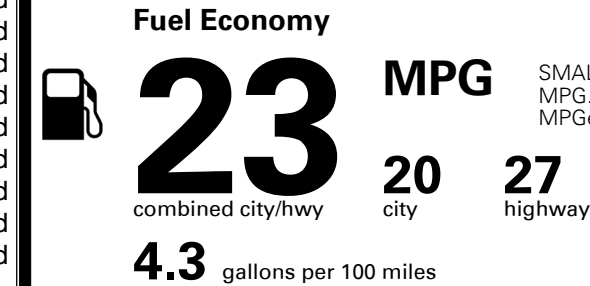

EPA DOT Fuel Economy and Environment

Gasoline Vehicle

SMALL SUVs range from 14 to 118 MPG. The best vehicle rates 140 MPGe.

You spend
$2,000
more in fuel costs
over 5 years
compared to the
average new vehicle.

Annual fuel cost
$2,300