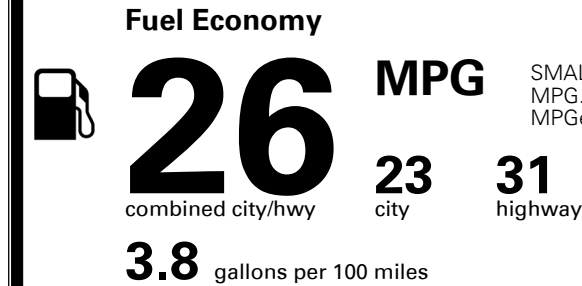

EPA DOT Fuel Economy and Environment

Gasoline Vehicle

SMALL SUVs range from 14 to 118 MPG. The best vehicle rates 140 MPGe.

You spend $500 more in fuel costs over 5 years compared to the average new vehicle.

Annual fuel cost
$2,000