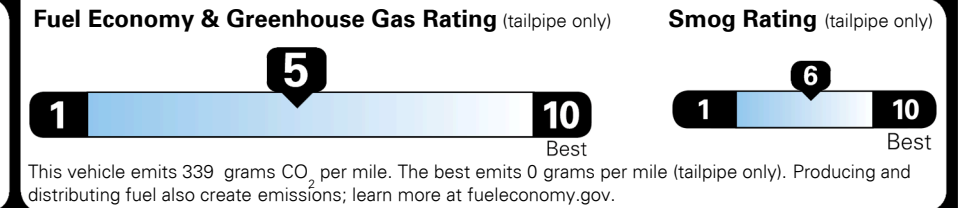

Actual results will vary for many reasons, including driving conditions and how you drive and maintain your vehicle. The average new vehicle gets 28 MPG and costs $9,500 to fuel over 5 years. Cost estimates are based on 15,000 miles per year at $ 3.50 per gallon. MPGe is miles per gasoline gallon equivalent. Vehicle emissions are a significant cause of climate change and smog.

fueleconomy.gov

Calculate personalized estimates and compare vehicles

GOVERNMENT 5-STAR SAFETY RATINGS

Overall Vehicle Score Not Rated

Based on the combined rating of frontal, side and rollover. Should ONLY be compared to other vehicles of similar size and weight.

Frontal Driver Not Rated

Crash Passenger Not Rated

Based on the risk of injury in a frontal impact. Should ONLY be compared to other vehicles of similar size and weight.

Side Front seat Not Rated

Crash Rear seat Not Rated

Star ratings based on the risk of injury in a side impact.

Rollover Not Rated

Star ratings based on the risk of rollover in a single-vehicle crash.

Star ratings range from 1 to 5 stars (★★★★★) with 5 being the highest.

Source: National Highway Traffic Safety Administration (NHTSA).

www.safercar.gov or 1-888-327-4236

Manufacturer's suggested retail price includes Manufacturer's recommended pre-delivery service. License and title fees, state and local taxes and other dealer installed options and accessories are not included in the manufacturer's suggested retail price.

PARTS CONTENT INFORMATION

FOR VEHICLES IN THIS CAR LINE U.S./CANADIAN PARTS CONTENT: 55 %

MAJOR SOURCES OF FOREIGN PARTS: KOREA: 35%

NOTE: PARTS CONTENT DOES NOT INCLUDE FINAL ASSEMBLY, DISTRIBUTION, OR OTHER NON-PARTS COSTS.

FOR THIS VEHICLE FINAL ASSEMBLY POINT: WEST POINT, GA, USA

COUNTRY OF ORIGIN

ENGINE (MOTOR): USA

TRANSMISSION: USA