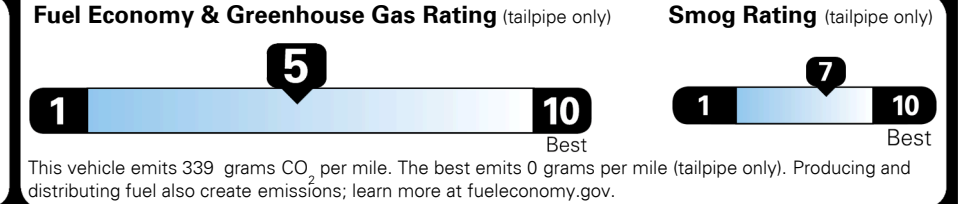

TOTAL ADDITIONAL WEIGHT: 13.2

EPA DOT Fuel Economy and Environment

Gasoline Vehicle

You spend \$750 more in fuel costs over 5 years compared to the average new vehicle.

Annual fuel cost \$2,100

Actual results will vary for many reasons, including driving conditions and how you drive and maintain your vehicle. The average new vehicle gets 28 MPG and costs \$9,750 to fuel over 5 years. Cost estimates are based on 15,000 miles per year at \$ 3.60 per gallon. MPGe is miles per gasoline gallon equivalent. Vehicle emissions are a significant cause of climate change and smog.