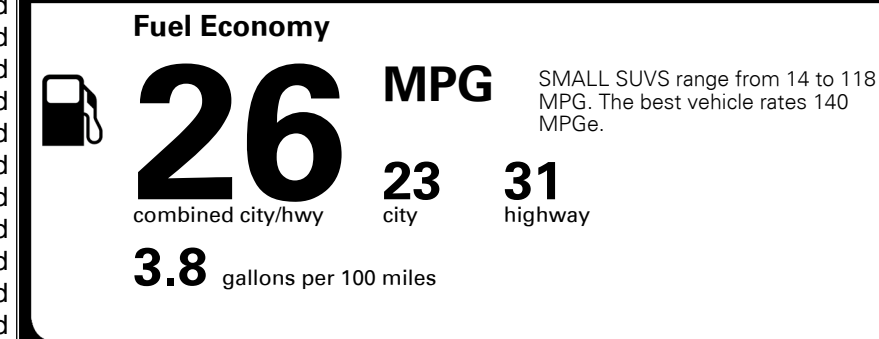

TOTAL ADDITIONAL WEIGHT: 13.2

EPA DOT Fuel Economy and Environment

Gasoline Vehicle

You spend \$750 more in fuel costs over 5 years compared to the average new vehicle.

Annual fuel cost \$2,100

Actual results will vary for many reasons, including driving conditions and how you drive and maintain your vehicle. The average new vehicle gets 28 MPG and costs \$9,750 to fuel over 5 years. Cost estimates are based on 15,000 miles per year at \$ 3.60 per gallon. MPGe is miles per gasoline gallon equivalent. Vehicle emissions are a significant cause of climate change and smog.